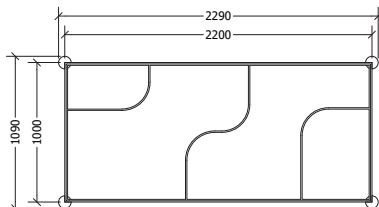

ASSEMBLY

Assembly Required.

WARRANTY

12 months

MEASUREMENTS

Dimension: 2290W x 1090D x 730Hmm  
Weight:

MATERIALS

Main/Base: Stainless Steel