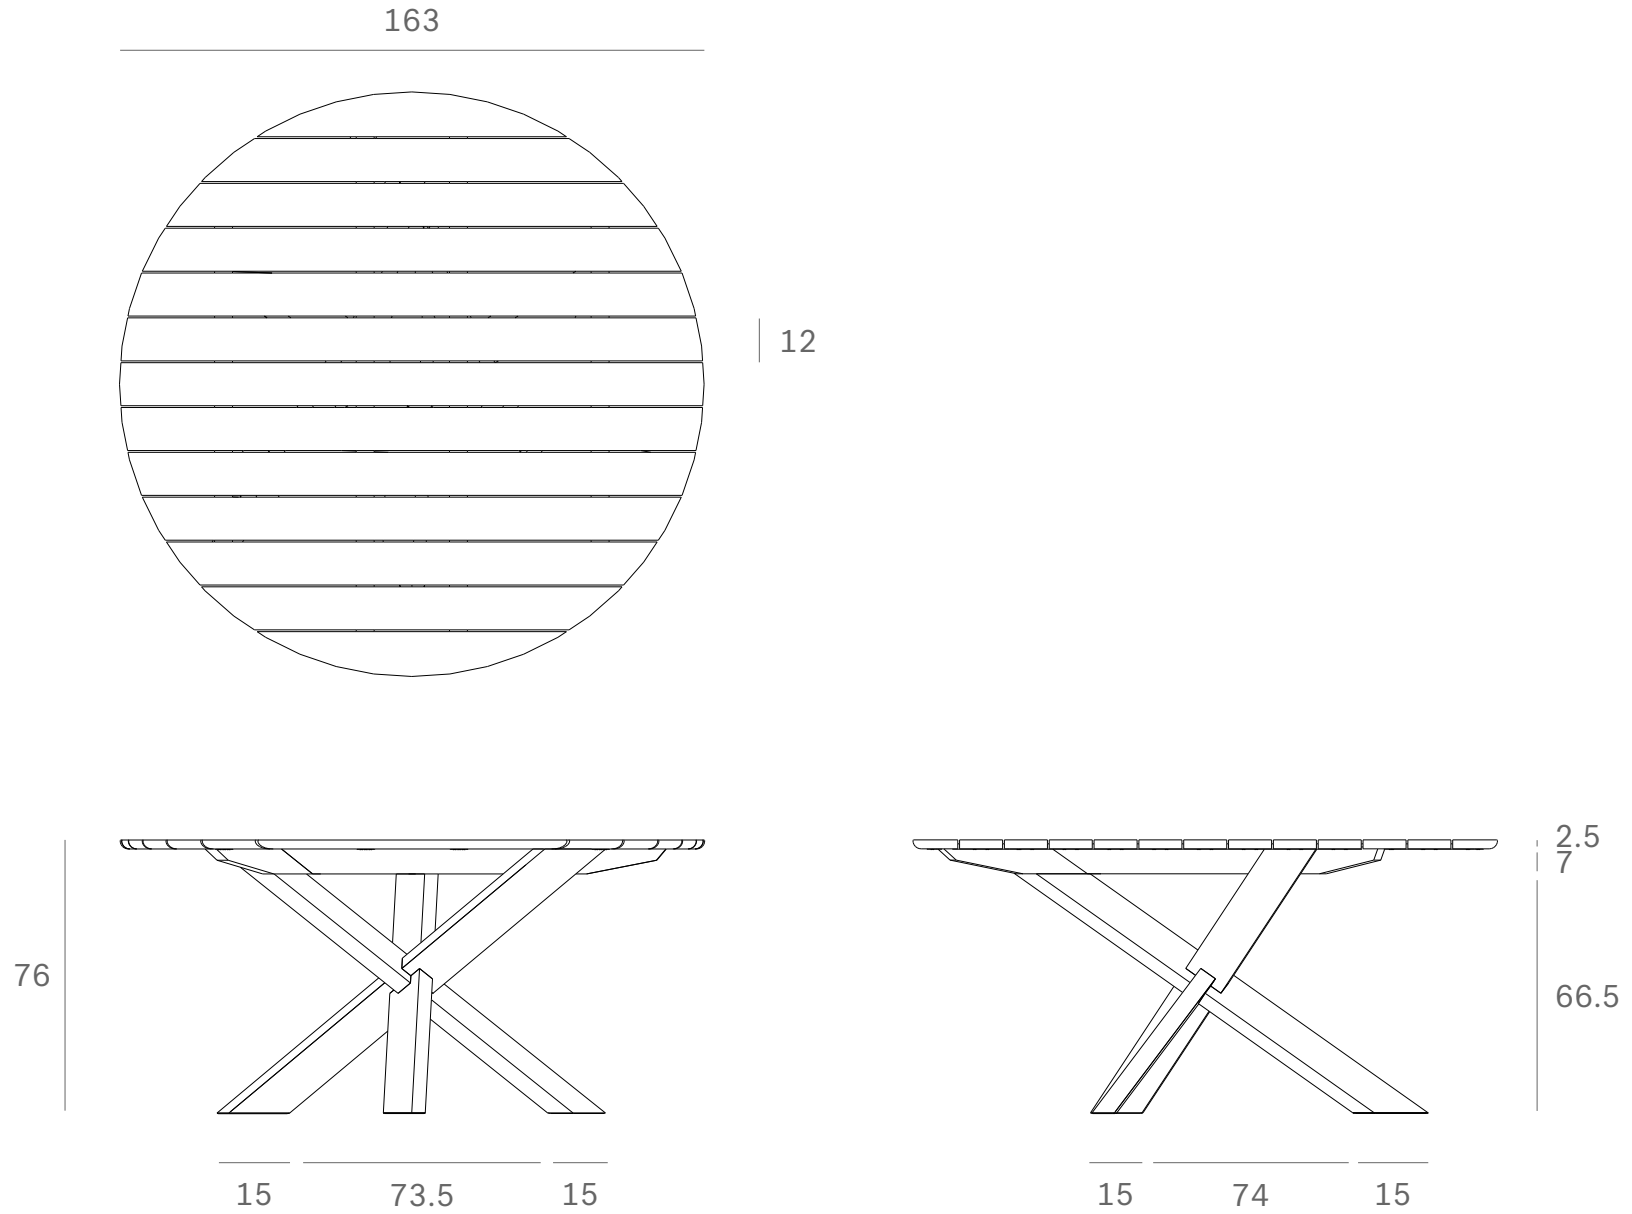

Ethnicraft

10280 - Teak Circle outdoor dining table - Dimensions (cm)

Ethnicraft

10280 - Teak Circle outdoor dining table - Dimensions (inches)