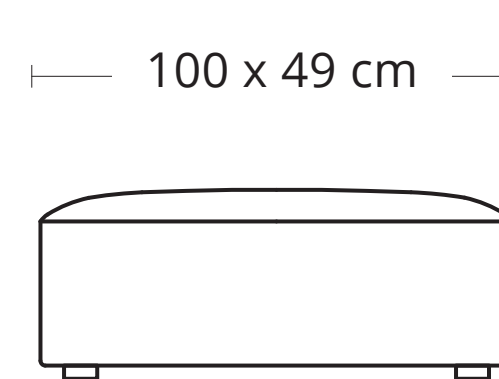

DAPHNE

COMBINE
COLOURS AND
MODULES AS
YOU LIKE
FITTINGS ARE INCLUDED

1-seater chaise module,
left

1-seater module,
left

1-seater corner module,
left

1-seater module

1-seater chaise module,
right

1-seater module,
right

1-seater corner module,
right

Footrest

Footrest XL