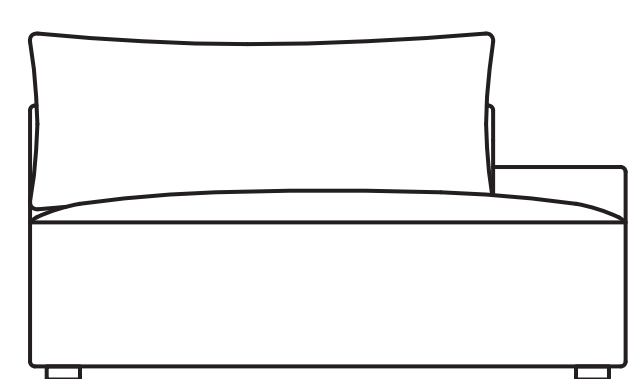

DAPHNE

COMBINE
COLOURS AND
MODULES AS
YOU LIKE
FITTINGS ARE INCLUDED

1-seater chaise module,
left

1-seater module,
left

1-seater corner module,
left

1-seater module

1-seater chaise module,
right

1-seater module,
right

1-seater corner module,
right

Footrest

Footrest XL