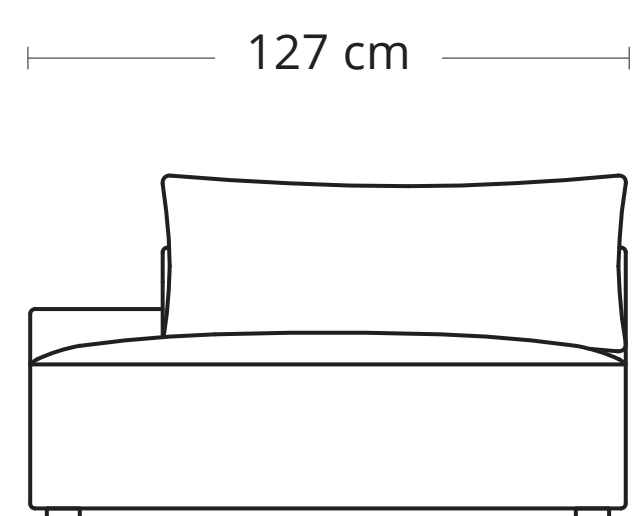

DAPHNE

COMBINE
COLOURS AND
MODULES AS
YOU LIKE
FITTINGS ARE INCLUDED

1-seater chaise module,
left

1-seater module,
left

1-seater corner module,
left

1-seater module

1-seater chaise module,
right

1-seater module,
right

1-seater corner module,
right

Footrest

Footrest XL