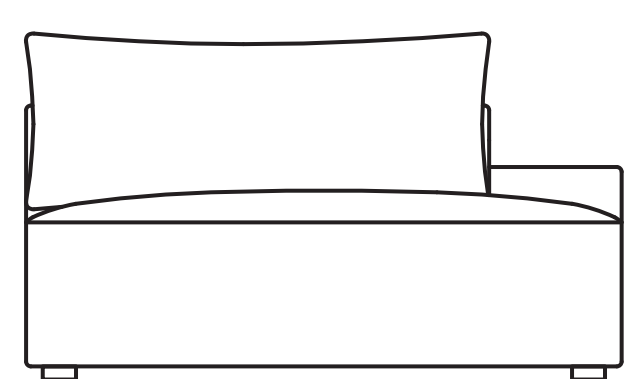

DAPHNE

COMBINE
COLOURS AND
MODULES AS
YOU LIKE
FITTINGS ARE INCLUDED

1-seater chaise module,
left

1-seater module,
left

1-seater corner module,
left

1-seater module

1-seater chaise module,
right

1-seater module,
right

1-seater corner module,
right

Footrest

Footrest XL