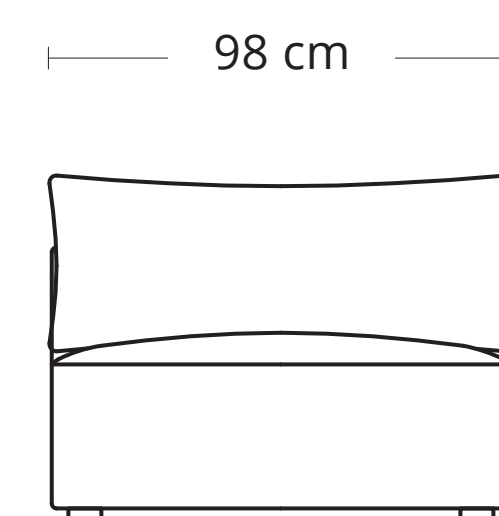

DAPHNE

COMBINE
COLOURS AND
MODULES AS
YOU LIKE
FITTINGS ARE INCLUDED

1-seater chaise module,
left

1-seater module,
left

1-seater corner module,
left

1-seater module

1-seater chaise module,
right

1-seater module,
right

1-seater corner module,
right

Footrest

Footrest XL