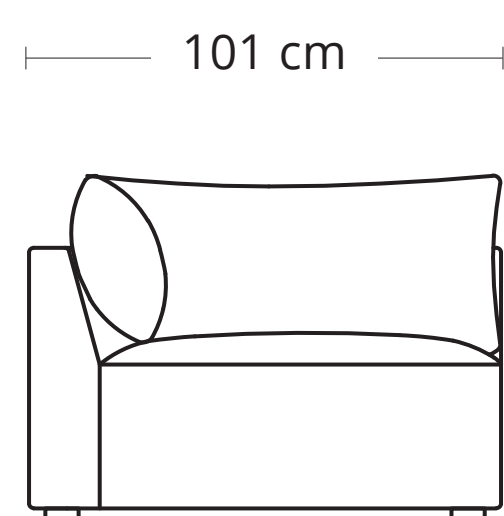

DAPHNE

COMBINE
COLOURS AND
MODULES AS
YOU LIKE
FITTINGS ARE INCLUDED

1-seater chaise module,
left

1-seater module,
left

1-seater corner module,
left

1-seater module

1-seater chaise module,
right

1-seater module,
right

1-seater corner module,
right

Footrest

Footrest XL