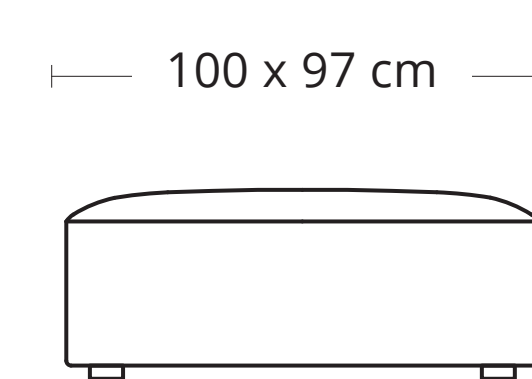

DAPHNE

COMBINE
COLOURS AND
MODULES AS
YOU LIKE
FITTINGS ARE INCLUDED

1-seater chaise module,
left

1-seater module,
left

1-seater corner module,
left

1-seater module

1-seater chaise module,
right

1-seater module,
right

1-seater corner module,
right

Footrest

Footrest XL