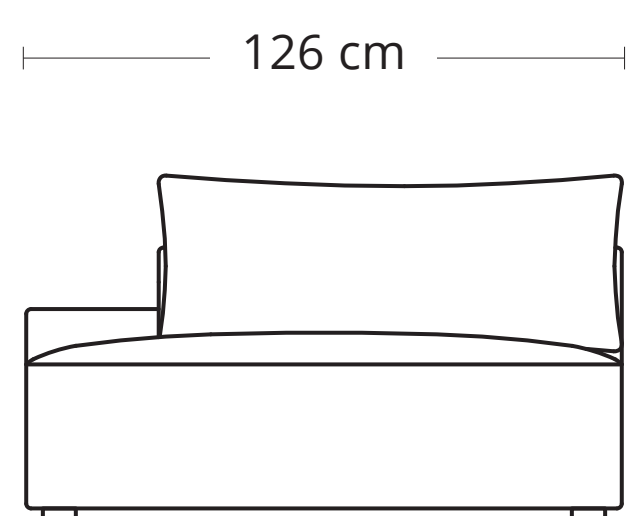

DAPHNE

COMBINE
COLOURS AND
MODULES AS
YOU LIKE
FITTINGS ARE INCLUDED

1-seater chaise module,
left

1-seater module,
left

1-seater corner module,
left

1-seater module

1-seater chaise module,
right

1-seater module,
right

1-seater corner module,
right

Footrest

Footrest XL