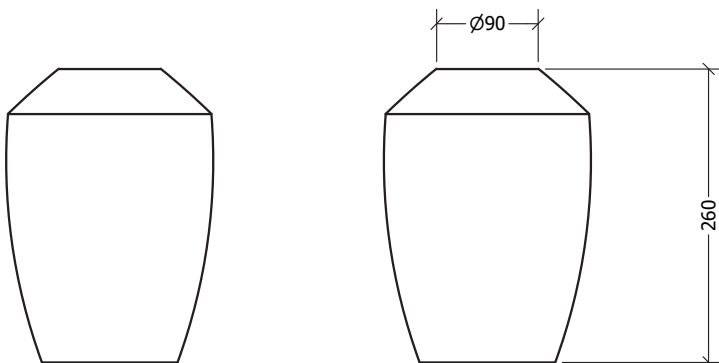

FEATURES & FINISHES

Stoneware ceramic with a matte clay glaze.

ASSEMBLY

No assembly required.

WARRANTY

12 months

MEASUREMENTS

Dimension: 170W x 170D x 200Hmm
Weight: 1kg

FEATURES & FINISHES

Stoneware ceramic with a gloss dune glaze.

ASSEMBLY

No assembly required.

WARRANTY

12 months

MEASUREMENTS

Dimension: 183W x 183D x 260Hmm
Weight: 2.2kg

FEATURES & FINISHES

Stoneware ceramic with a gloss earth glaze.

ASSEMBLY

No assembly required.

WARRANTY

12 months

MEASUREMENTS

Dimension: 240W x 240D x 300Hmm
Weight: 2.3kg