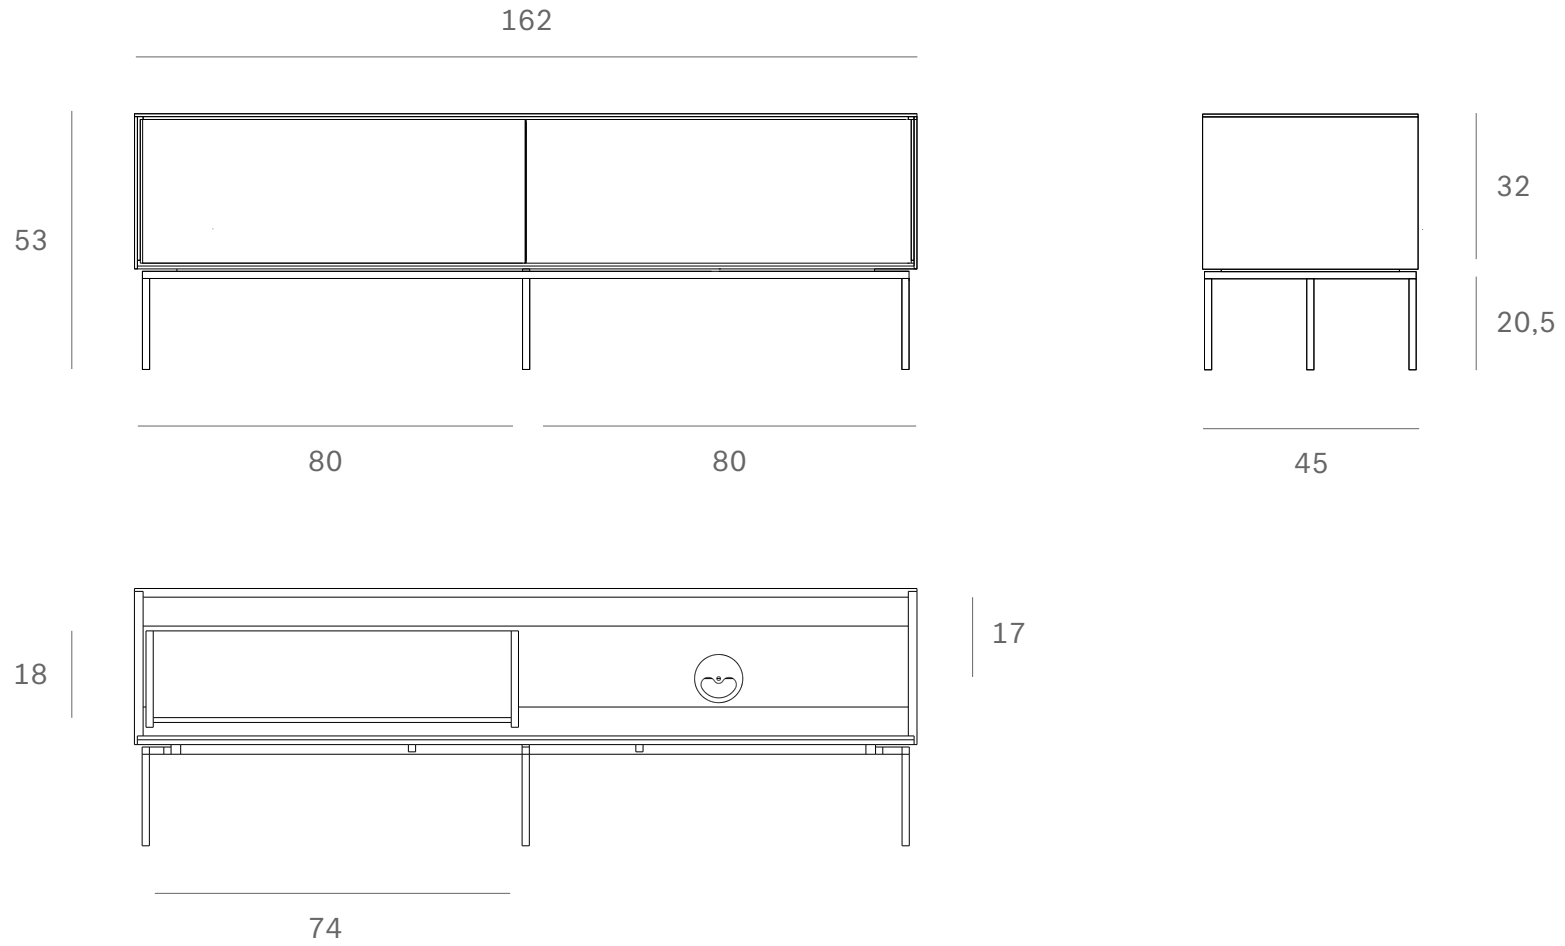

*Ethnicraft*

12255 - Teak Grooves TV cupboard - Dimensions (cm)

*Ethnicraft*

12255 - Teak Grooves TV cupboard - Dimensions (inches)