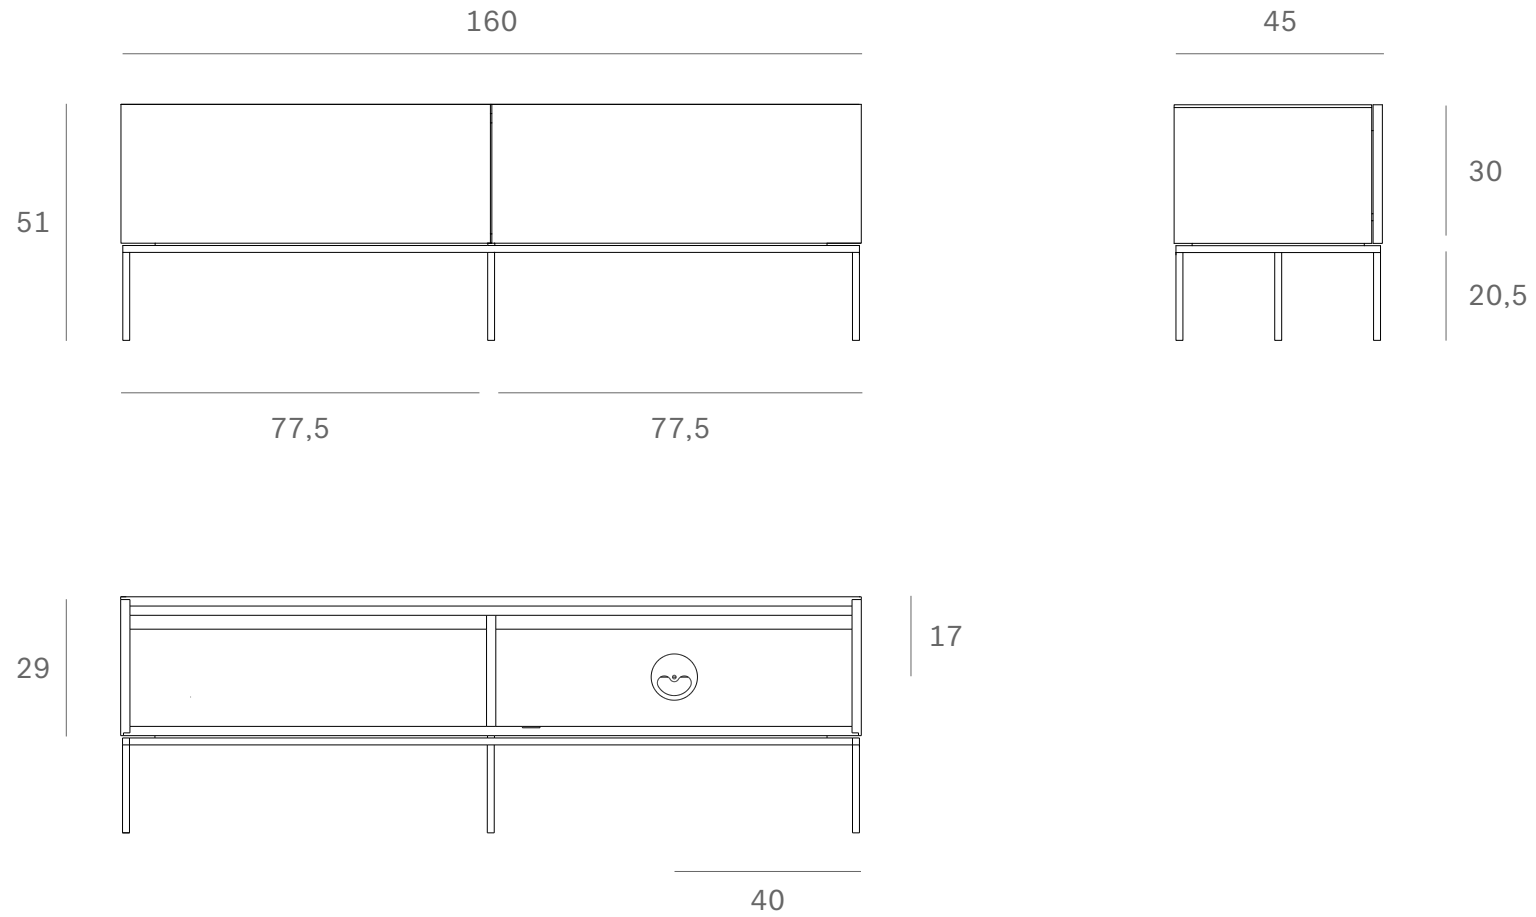

*Ethnicraft*

12197 - Teak Tabwa TV cupboard - Dimensions (cm)

*Ethnicraft*

12197 - Teak Tabwa TV cupboard - Dimensions (inches)