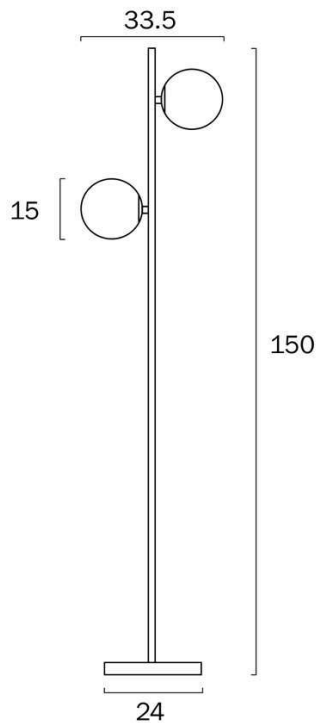

### Size

<b>Fixture Length (cm)</b>	33.5
<b>Fixture Width (cm)</b>	24.0
<b>Fixture Height (cm)</b>	150.0
<b>Base Diameter (cm)</b>	24.0
<b>Base Height (cm)</b>	150.0
<b>Glass Diameter</b>	15.00
<b>Height Adjustable?</b>	No
<b>Cable Length (cm)</b>	200 (50+Foot Switch+150)

## Image -dimensions

Note: Dimensions are only a guide and may vary due to manufacturing variations.