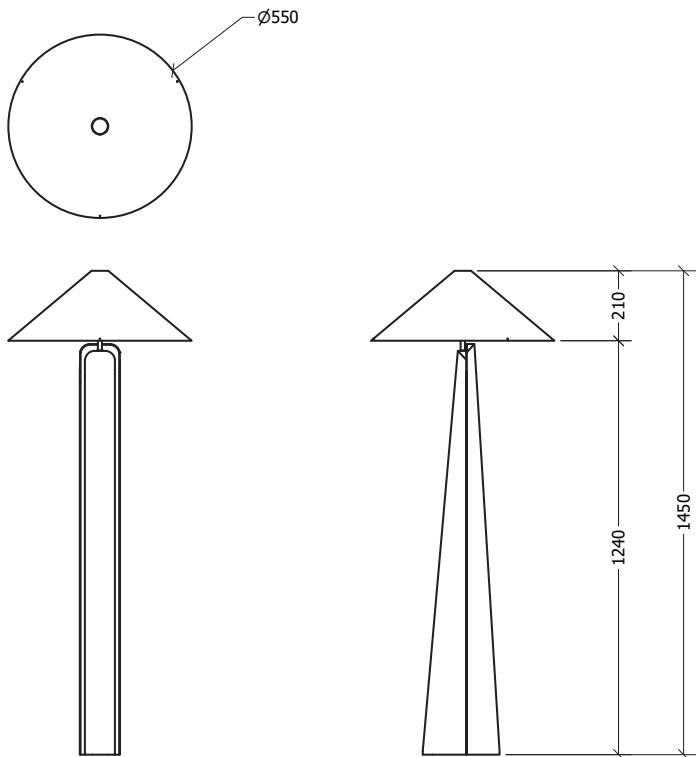

PRODUCT SPECIFICATIONS

Felix Floor Lamp

The Felix Floor Lamp exemplifies chic minimalism and timeless design. Its American oak base, finished in a rich walnut stain, creates a striking contrast with the crisp white linen shade perched atop. This interplay between the warm, textured wood and the fresh, clean linen adds a sophisticated touch, making the lamp a refined addition to any space.

FEATURES & FINISHES

Made from solid American Oak with a Walnut oil finish.

ASSEMBLY

Assembly Required.

WARRANTY

12 months

MEASUREMENTS	Dimension: 550W x 550D x 1450Hmm Weight: kg
MATERIALS	Main/Base: American Oak Shade: Linen
COLOUR	01: Walnut 02: White
LIGHT FITTING	E27
SKU	231116031WHTFL