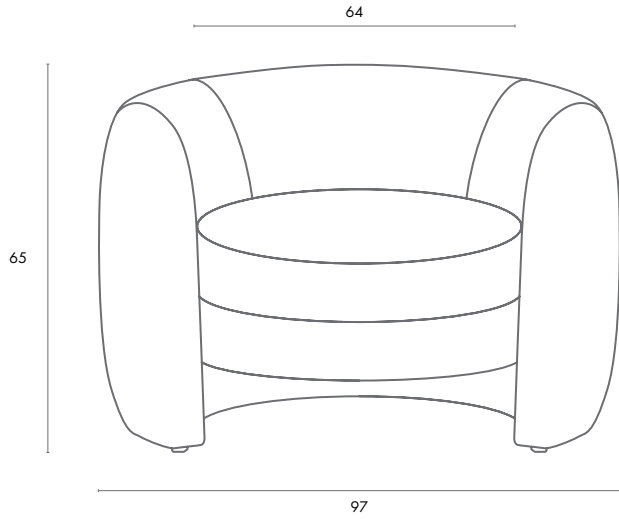

CORA MRDFUR0085MH/ MRDFUR0085CR

- Assembly:** No assembly required
- Warranty:** We offer a 2 year upholstered product against defects. This does not cover general wear and tear, or accidental breakage post-delivery. 5 years sofa wood frame.
- Construction:** Frame - combination of solid timber, metal and engineered timber.
- Finishes:**
- | | | | |
|---|--------------|--|------------|
|  | Creme Boucle |  | Grey Fleck |
|---|--------------|--|------------|
- Seat Softness:**
- | | | | | |
|---|---|---|--|---|
|  |  |  |  |  |
| Soft | | | | Firm |

Specification:

Wood type:	Kiln dried wood	Backrest:	High Density Foam core with soft fibre overlay
Surface cloth:	Boucle fabric	Custom colors:	Available - 16wks
Seating:	High Density Foam core with soft fibre overlay	Custom Fabric:	Available - 16wks

Seat height:
42 cm

Seat depth:
64 cm

Arm height:
59 cm

Armchair

94*87*66 cm

Packing method:

5 layer corrugated cardboard + woven bag

Package quantity: 1 pc per item

Packing size:	Weight:	CBM:
W88*D86*H73 cm	22 kg	0.570
Total weight & CBM:	22 kg	0.570