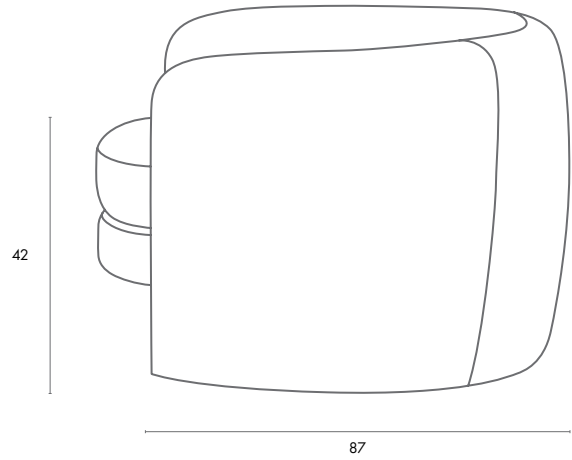

CORA MRDFUR0085MH/ MRDFUR0085CR

- Assembly:** No assembly required
- Warranty:** We offer a 2 year upholstered product against defects. This does not cover general wear and tear, or accidental breakage post-delivery. 5 years sofa wood frame.
- Construction:** Frame - combination of solid timber, metal and engineered timber.
- Finishes:**
- | | | | |
|---|--------------|--|------------|
|  | Creme Boucle |  | Grey Fleck |
|---|--------------|--|------------|
- Seat Softness:**
- | | | | | |
|---|---|---|--|---|
|  |  |  |  |  |
| Soft | | | | Firm |

Seat height:
42 cm

Seat depth:
64 cm

Arm height:
59 cm

Armchair

94*87*66 cm

Packing method:

5 layer corrugated cardboard + woven bag

Package quantity: 1 pc per item

Packing size:	Weight:	CBM:
W88*D86*H73 cm	22 kg	0.570
Total weight & CBM:	22 kg	0.570