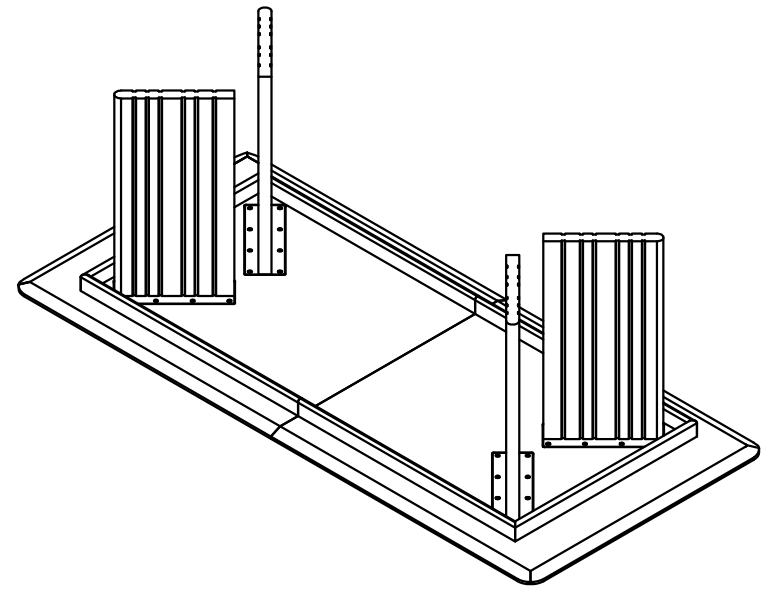

SQU ARE HOME

Range: RHYTHM

EXT TABLE 220/270

Drawing Name:
OVERAL 3D VIEW

Sheet: 1/4

Pape Size: A4

Scale: 1/16 Rev:

Designed by: 10/10/2023
Phan Nguyen

Check by:

Approved by:

Note:

SQU ARE HOME

Range: RHYTHM

EXT TABLE 220/270

Drawing Name:
OVERAL VIEW

Sheet: 2/4

Pape Size: A4

Scale: 1/16 Rev:

Designed by: 10/10/2023
Phan Nguyen

Check by:

Approved by:

Note: