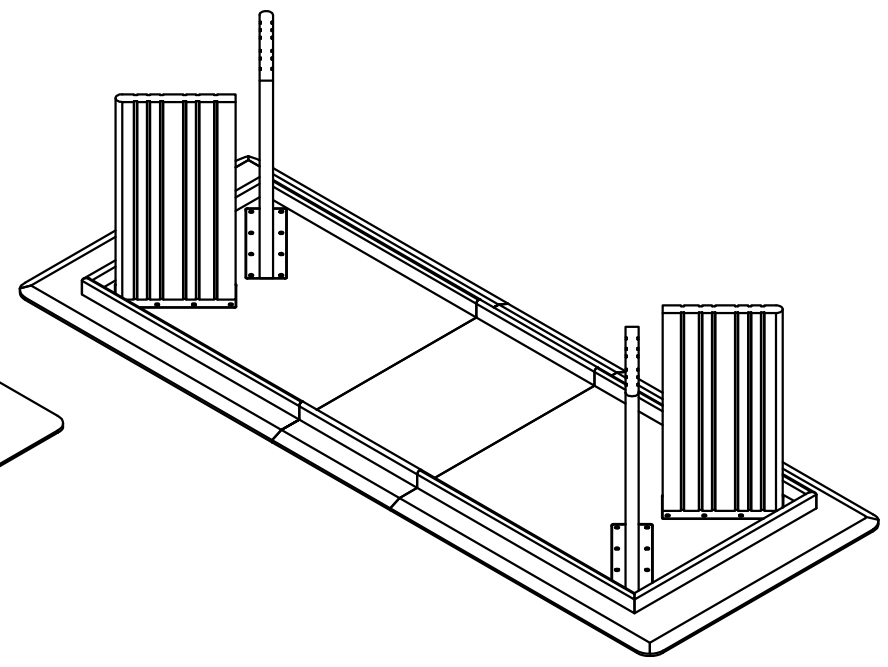

SQU ARE HOME

Range: RHYTHM

EXT TABLE 220/270

Drawing Name:
OVERAL 3D VIEW

Sheet: 1/4

Pape Size: A4

Scale: 1/16 Rev:

Designed by: 10/10/2023
Phan Nguyen

Check by:

Approved by:

Note:

SQU ARE HOME

Range: RHYTHM

EXT TABLE 220/270

Drawing Name:
OVERAL VIEW

Sheet: 2/4

Pape Size: A4

Scale: 1/16 Rev:

Designed by: 10/10/2023
Phan Nguyen

Check by:

Approved by:

Note: