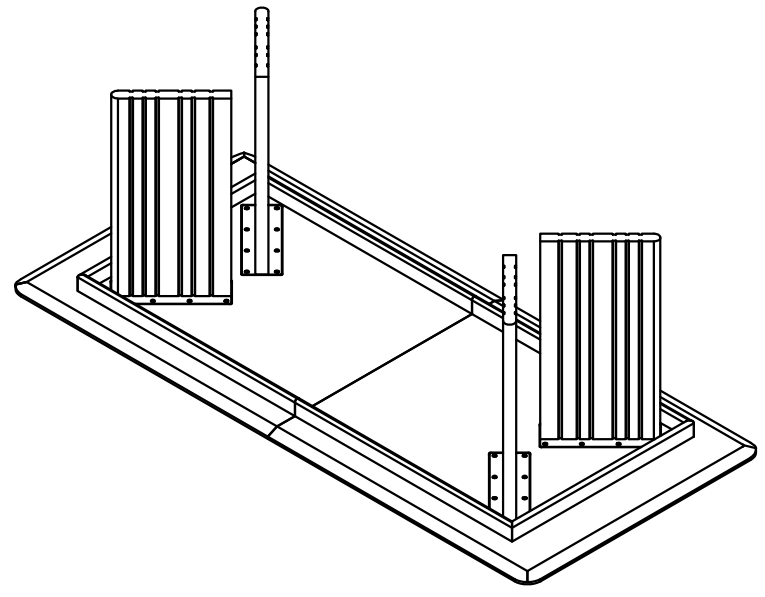

SQU ARE HOME

Range: RHYTHM

EXT TABLE 220/320

Drawing Name:
OVERAL 3D VIEW

Sheet: 1/4
Pape Size: A4

Scale: 1/16	Rev:
Designed by: Phan Nguyen	10/10/2023

Check by:

Approved by:

Note:

SQU ARE HOME

Range: RHYTHM

EXT TABLE 220/320

Drawing Name:
OVERAL VIEW

Sheet: 2/4

Pape Size: A4

Scale: 1/16 Rev: