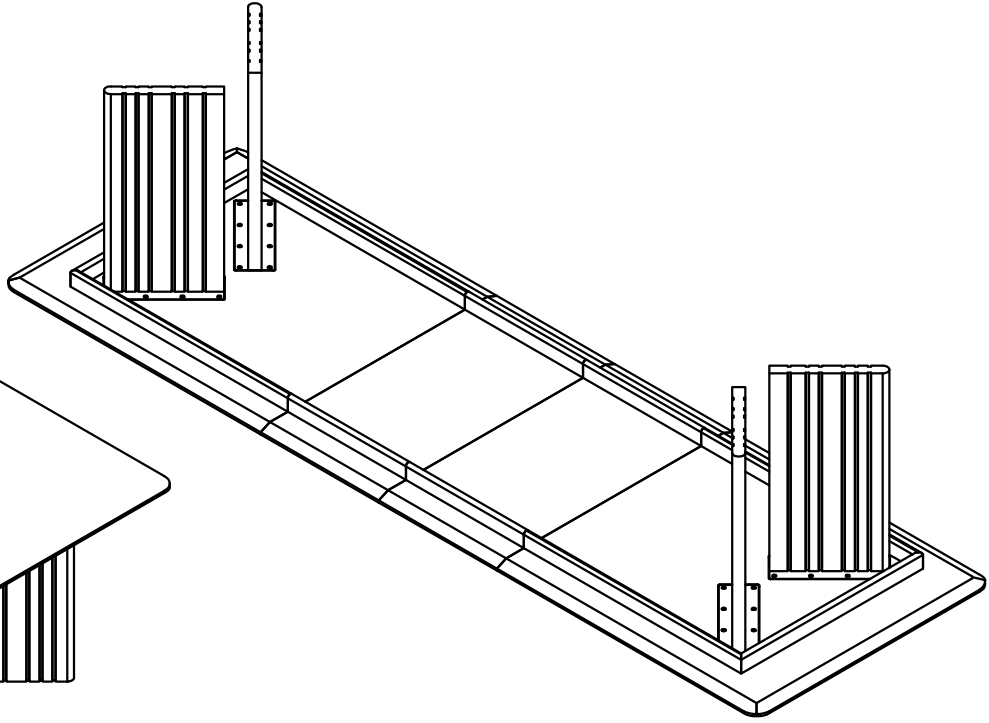

SQU ARE HOME

Range: RHYTHM

EXT TABLE 220/320

Drawing Name:
OVERAL 3D VIEW

Sheet: 1/4
Pape Size: A4

Scale: 1/16	Rev:
Designed by: Phan Nguyen	10/10/2023

Check by:

Approved by:

Note:

SQU ARE HOME

Range: RHYTHM

EXT TABLE 220/320

Drawing Name:
OVERAL VIEW

Sheet: 2/4

Pape Size: A4

Scale: 1/16 Rev: