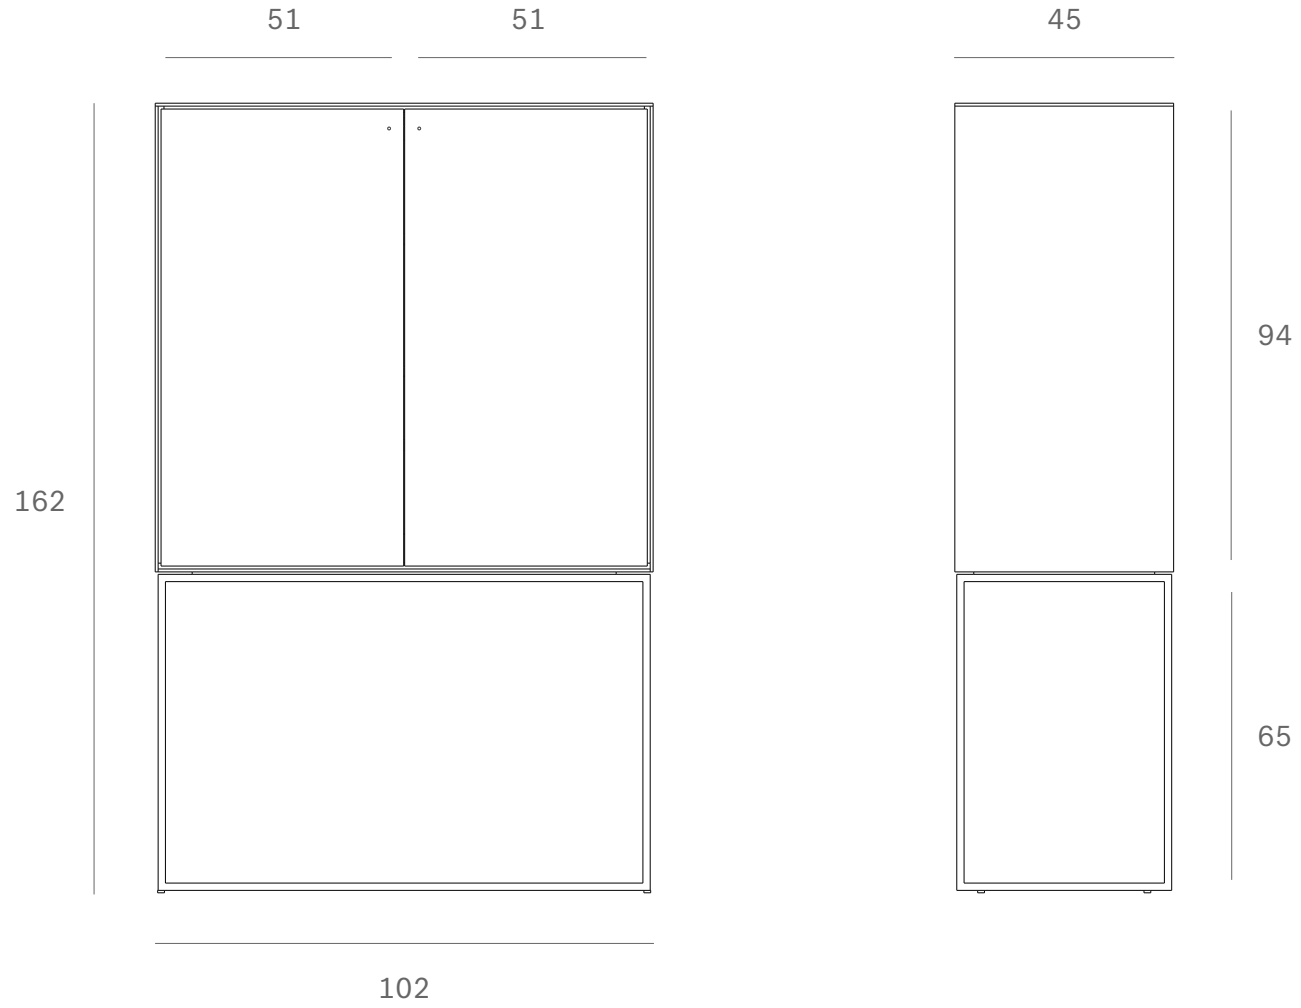

*Ethnicraft*

12250 - Teak Grooves storage cupboard - Dimensions (cm)

*Ethnicraft*

12250 - Teak Grooves storage cupboard - Dimensions (inches)