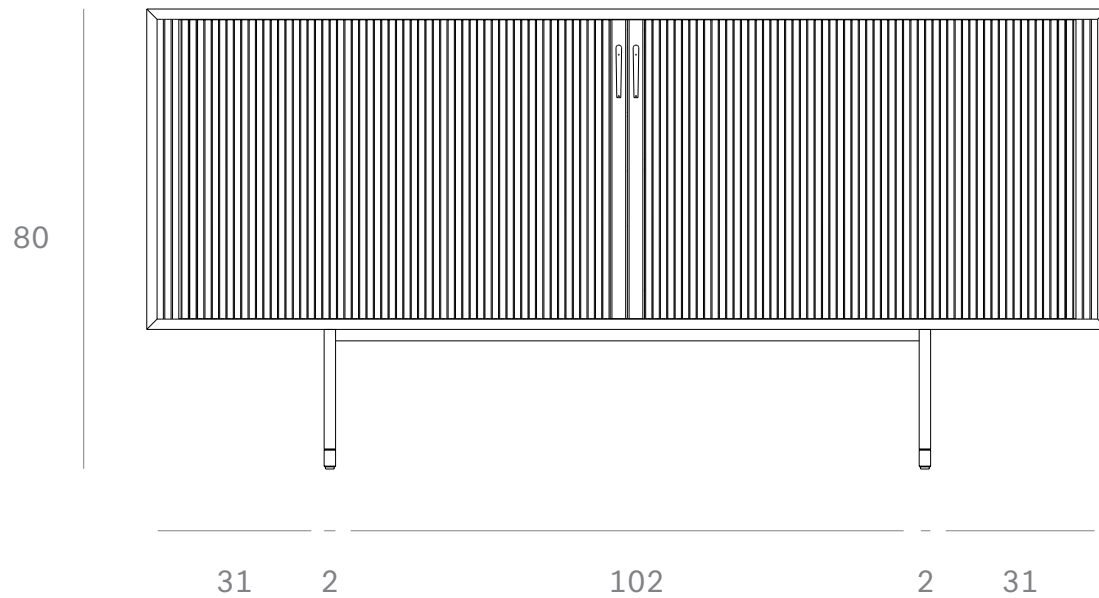

*Ethnicraft*

10052 Teak Roller Max sideboard - 2 sliding doors - Dimensions (cm)

*Ethnicraft*

10052 Teak Roller Max sideboard - 2 sliding doors - Dimensions (inches)

*Ethnicraft*

10051 Teak Roller Max sideboard - 2 sliding doors - Dimensions (cm)

*Ethnicraft*

10051 Teak Roller Max sideboard - 2 sliding doors - Dimensions (inches)