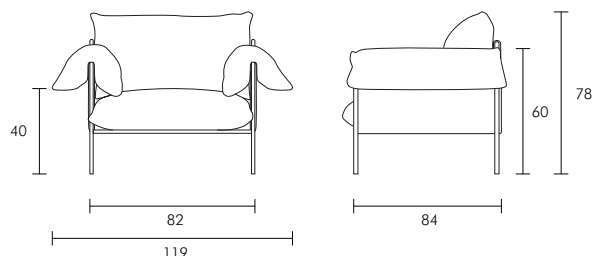

### Armchair Dimensions W x D x H (cm)

Overall: 128 x 84 x 78 cm  
Arm Height: 60 cm  
Seat Height: 40 cm  
Seat Depth: 72 cm  
Leg Height: 19.5 cm  
Weight: 15 kg

Boxed Dimensions :  
Carton 1: 87 x 86 x 72 cm 28 kg

### 2 Seat Dimensions W x D x H (cm)

Overall: 200 x 84 x 78cm  
Arm Height: 60 cm  
Seat Height: 40 cm  
Seat Depth: 56 cm  
Leg Height: 19 cm  
Weight: 30 kg

Boxed Dimensions:  
Carton 1: 165 x 84 x 72 cm 43 kg

Please note all dimensions are approximate.