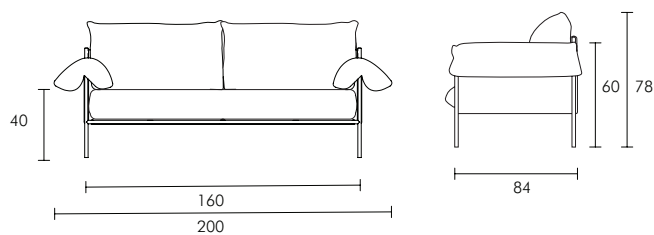

### Armchair Dimensions W x D x H (cm)

Overall: 128 x 84 x 78 cm  
Arm Height: 60 cm  
Seat Height: 40 cm  
Seat Depth: 72 cm  
Leg Height: 19.5 cm  
Weight: 15 kg

Boxed Dimensions :  
Carton 1: 87 x 86 x 72 cm 28 kg

### 2 Seat Dimensions W x D x H (cm)

Overall: 200 x 84 x 78cm  
Arm Height: 60 cm  
Seat Height: 40 cm  
Seat Depth: 56 cm  
Leg Height: 19 cm  
Weight: 30 kg

Boxed Dimensions:  
Carton 1: 165 x 84 x 72 cm 43 kg

Please note all dimensions are approximate.