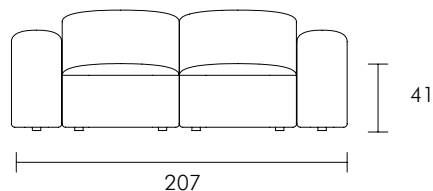

Construction

Galvanised Aluminum Frame, internal waterproofing frame cover, S-Spring Suspension & Webbing and Outdoor Grade quick dry foams.

Seat Softness

Soft

Firm

2 Seat Dimensions W x D x H (cm)

Overall: 207 x 103.5 x 73.5
Arm Height: 58 cm
Seat Height: 41 cm
Seat Depth: 65 cm
Leg Height: 3 cm
Weight: 45 kg

Number of Cartons : 2
Carton Content: LAF, RAF

3 Seat Dimensions W x D x H (cm)

Overall: 281 x 103.5 x 73.5 cm
Arm Height: 58 cm
Seat Height: 41 cm
Seat Depth: 65 cm
Leg Height: 3 cm
Weight: 60.5 kg

Number of Cartons : 3
Carton Content: LAF, RAF, A/L

Please note all dimensions are approximate.

SARAH ELLISON.

MUSE OUTDOOR SOFA

LAF & RAF Dimensions W x D x H (cm)

Overall: 103.5 x 103.5 x 73.5 cm

Arm Height: 58 cm

Seat Height: 41 cm

Seat Depth: 65 cm

Seat Depth: 65 cm

Leg Height: 3 cm

Weight: 15.5 kg

Boxed Dimensions:

Carton : 75.6 x 105.4 x 77.5cm | 23.8kg

Ottoman Dimensions W x D x H (cm)

Overall: 73.5 x 73.5 x 40cm

Leg Height: 3 cm