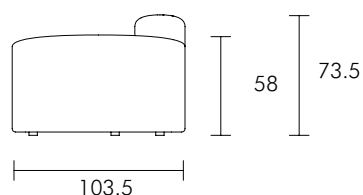

Construction

Galvanised Aluminum Frame, internal waterproofing frame cover, S-Spring Suspension & Webbing and Outdoor Grade quick dry foams.

Seat Softness

Soft

Firm

2 Seat Dimensions W x D x H (cm)

Overall: 207 x 103.5 x 73.5
Arm Height: 58 cm
Seat Height: 41 cm
Seat Depth: 65 cm
Leg Height: 3 cm
Weight: 45 kg

Number of Cartons : 2
Carton Content: LAF, RAF

3 Seat Dimensions W x D x H (cm)

Overall: 281 x 103.5 x 73.5 cm
Arm Height: 58 cm
Seat Height: 41 cm
Seat Depth: 65 cm
Leg Height: 3 cm
Weight: 60.5 kg

Number of Cartons : 3
Carton Content: LAF, RAF, A/L

Please note all dimensions are approximate.

SARAH ELLISON.

MUSE OUTDOOR SOFA

LAF & RAF Dimensions W x D x H (cm)

Overall: 103.5 x 103.5 x 73.5 cm

Arm Height: 58 cm

Seat Height: 41 cm

Seat Depth: 65 cm

Seat Depth: 65 cm

Leg Height: 3 cm

Weight: 15.5 kg

Boxed Dimensions:

Carton : 75.6 x 105.4 x 77.5cm | 23.8kg

Ottoman Dimensions W x D x H (cm)

Overall: 73.5 x 73.5 x 40cm

Leg Height: 3 cm