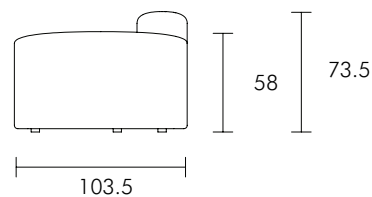

Construction

Galvanised Aluminum Frame, internal waterproofing frame cover, S-Spring Suspension & Webbing and Outdoor Grade quick dry foams.

Seat Softness

Soft

Firm

2 Seat Dimensions W x D x H (cm)

Overall: 207 x 103.5 x 73.5
Arm Height: 58 cm
Seat Height: 41 cm
Seat Depth: 65 cm
Leg Height: 3 cm
Weight: 45 kg

Number of Cartons : 2
Carton Content: LAF, RAF

3 Seat Dimensions W x D x H (cm)

Overall: 281 x 103.5 x 73.5 cm
Arm Height: 58 cm
Seat Height: 41 cm
Seat Depth: 65 cm
Leg Height: 3 cm
Weight: 60.5 kg

Number of Cartons : 3
Carton Content: LAF, RAF, A/L

Please note all dimensions are approximate.

SARAH ELLISON.

MUSE OUTDOOR SOFA

LAF & RAF Dimensions W x D x H (cm)

Overall: 103.5 x 103.5 x 73.5 cm

Arm Height: 58 cm

Seat Height: 41 cm

Seat Depth: 65 cm

Seat Depth: 65 cm

Leg Height: 3 cm

Weight: 15.5 kg

Boxed Dimensions:

Carton : 75.6 x 105.4 x 77.5cm | 23.8kg

Ottoman Dimensions W x D x H (cm)

Overall: 73.5 x 73.5 x 40cm

Leg Height: 3 cm