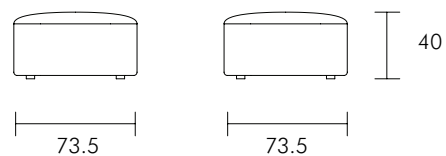

Please note all dimensions are approximate.