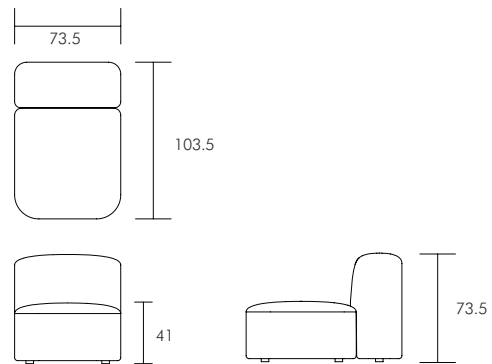

Construction

Galvanised Aluminum Frame, internal waterproofing frame cover, S-Spring Suspension & Webbing and Outdoor Grade quick dry foams.

Seat Softness

Soft

Firm

2 Seat Dimensions W x D x H (cm)

Overall: 207 x 103.5 x 73.5
Arm Height: 58 cm
Seat Height: 41 cm
Seat Depth: 65 cm
Leg Height: 3 cm
Weight: 45 kg

Please note all dimensions are approximate.

SARAH ELLISON.

MUSE OUTDOOR SOFA

LAF & RAF Dimensions W x D x H (cm)

Overall: 103.5 x 103.5 x 73.5 cm

Arm Height: 58 cm

Seat Height: 41 cm

Seat Depth: 65 cm

Leg Height: 3 cm

Weight: 22.5 kg

Boxed Dimensions:

Carton : 105.4 x 105.4 x 77.5cm | 32kg

LAF Configuration shown. RAF identical

Armless Dimensions W x D x H (cm)

Overall: 73.5 x 103.5 x 73.5 cm

Seat Height: 41 cm

Seat Depth: 65 cm

Leg Height: 3 cm

Weight: 15.5 kg

Boxed Dimensions:

Carton : 75.6 x 105.4 x 77.5cm | 23.8kg

Ottoman Dimensions W x D x H (cm)

Overall: 73.5 x 73.5 x 40cm

Leg Height: 3 cm