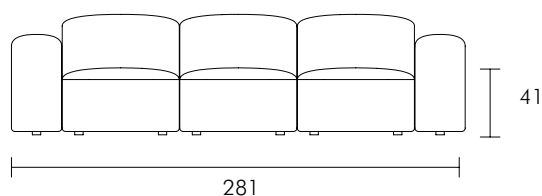

Construction

Galvanised Aluminum Frame, internal waterproofing frame cover, S-Spring Suspension & Webbing and Outdoor Grade quick dry foams.

Seat Softness

Soft

Firm

2 Seat Dimensions W x D x H (cm)

Overall: 207 x 103.5 x 73.5
Arm Height: 58 cm
Seat Height: 41 cm
Seat Depth: 65 cm
Leg Height: 3 cm
Weight: 45 kg

Number of Cartons : 2
Carton Content: LAF, RAF

3 Seat Dimensions W x D x H (cm)

Overall: 281 x 103.5 x 73.5 cm
Arm Height: 58 cm
Seat Height: 41 cm
Seat Depth: 65 cm
Leg Height: 3 cm
Weight: 60.5 kg

Number of Cartons : 3
Carton Content: LAF, RAF, A/L

Please note all dimensions are approximate.

SARAH ELLISON.

MUSE OUTDOOR SOFA

LAF & RAF Dimensions W x D x H (cm)

Overall: 103.5 x 103.5 x 73.5 cm

Arm Height: 58 cm

Seat Height: 41 cm

Seat Depth: 65 cm

Seat Depth: 65 cm

Leg Height: 3 cm

Weight: 15.5 kg

Boxed Dimensions:

Carton : 75.6 x 105.4 x 77.5cm | 23.8kg

Ottoman Dimensions W x D x H (cm)

Overall: 73.5 x 73.5 x 40cm

Leg Height: 3 cm