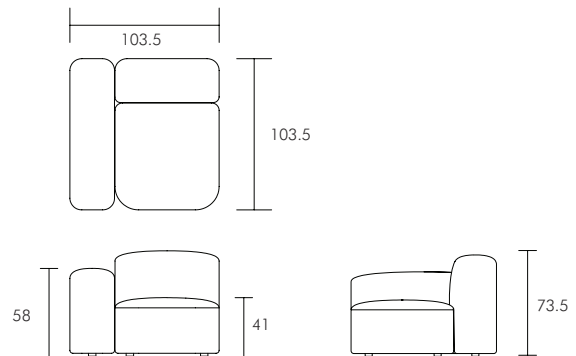

Number of Cartons : 2
Carton Content: LAF, RAF

3 Seat Dimensions W x D x H (cm)

Overall: 281 x 103.5 x 73.5 cm
Arm Height: 58 cm
Seat Height: 41 cm
Seat Depth: 65 cm
Leg Height: 3 cm
Weight: 60.5 kg

Number of Cartons : 3
Carton Content: LAF, RAF, A/L

Please note all dimensions are approximate.

SARAH ELLISON.

MUSE OUTDOOR SOFA

LAF & RAF Dimensions W x D x H (cm)

Overall: 103.5 x 103.5 x 73.5 cm

Arm Height: 58 cm

Seat Height: 41 cm

Seat Depth: 65 cm

Leg Height: 3 cm

Weight: 22.5 kg

Boxed Dimensions:

Carton : 105.4 x 105.4 x 77.5cm | 32kg

LAF Configuration shown. RAF identical

Armless Dimensions W x D x H (cm)

Overall: 73.5 x 103.5 x 73.5 cm

Seat Height: 41 cm

Seat Depth: 65 cm

Leg Height: 3 cm

Weight: 15.5 kg

Boxed Dimensions:

Carton : 75.6 x 105.4 x 77.5cm | 23.8kg

Ottoman Dimensions W x D x H (cm)

Overall: 73.5 x 73.5 x 40cm

Leg Height: 3 cm