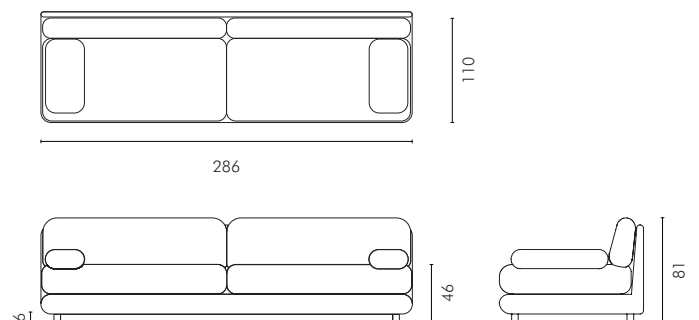

3 Seater Dimensions W x D x H (cm)

Overall: 213 x 110 x 81 cm
Weight: 79 kg

Arm Height: 57 cm
Seat Height: 46 cm
Seat Depth: 71 cm
Leg Height: 6 cm

Number of Cartons : 1
Boxed Dimensions:
Carton 1: 214 x 111 x 79cm | 92 kg

4 Seater Dimensions W x D x H (cm)

Overall: 286 x 110 x 81 cm
Weight: 104 kg

Arm Height: 57 cm
Seat Height: 46 cm
Seat Depth: 71 cm
Leg Height: 6 cm

Number of Cartons : 1
Boxed Dimensions:
Carton 1: 286 x 111 x 79cm | 124 kg

ELLISON STUDIOS.

STACK SOFA

Small Ottoman Dimensions W x D x H (cm)

Overall: 105 x 67 x 46 cm
Weight: 18 kg

Seat Height: 46 cm
Leg Height: 6 cm

Number of Cartons : 1
Boxed Dimensions:
Carton 1: 106 x 67 x 48cm | 21 kg

Large Ottoman Dimensions W x D x H (cm)

Overall: 142 x 67 x 46 cm
Weight: 24 kg

Seat Height: 46 cm
Leg Height: 6 cm

Number of Cartons : 1
Boxed Dimensions:
Carton 1: 144 x 67 x 48cm | 28 kg

Armrest Dimensions W x D x H (cm)