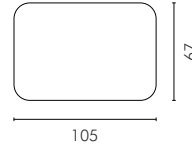

3 Seater Dimensions W x D x H (cm)

Overall: 213 x 110 x 81 cm
Weight: 79 kg

Arm Height: 57 cm
Seat Height: 46 cm
Seat Depth: 71 cm
Leg Height: 6 cm

Number of Cartons : 1
Boxed Dimensions:
Carton 1: 214 x 111 x 79cm | 92 kg

4 Seater Dimensions W x D x H (cm)

Overall: 286 x 110 x 81 cm
Weight: 104 kg

Arm Height: 57 cm
Seat Height: 46 cm
Seat Depth: 71 cm
Leg Height: 6 cm

Number of Cartons : 1
Boxed Dimensions:
Carton 1: 286 x 111 x 79cm | 124 kg

ELLISON STUDIOS.

STACK SOFA

Small Ottoman Dimensions W x D x H (cm)

Overall: 105 x 67 x 46 cm
Weight: 18 kg

Seat Height: 46 cm
Leg Height: 6 cm

Number of Cartons : 1
Boxed Dimensions:
Carton 1: 106 x 67 x 48cm | 21 kg

Large Ottoman Dimensions W x D x H (cm)

Overall: 142 x 67 x 46 cm
Weight: 24 kg

Seat Height: 46 cm
Leg Height: 6 cm

Number of Cartons : 1
Boxed Dimensions:
Carton 1: 144 x 67 x 48cm | 28 kg

Armrest Dimensions W x D x H (cm)