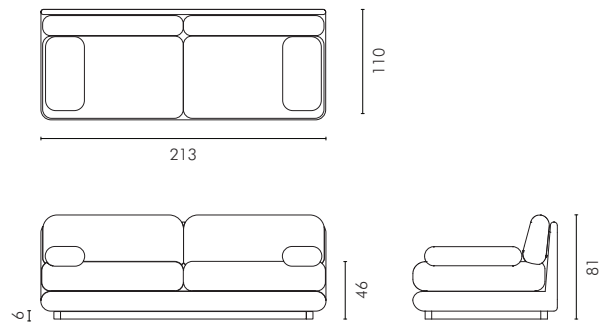

3 Seater Dimensions W x D x H (cm)

Overall: 213 x 110 x 81 cm
Weight: 79 kg

Arm Height: 57 cm
Seat Height: 46 cm
Seat Depth: 71 cm
Leg Height: 6 cm

Number of Cartons : 1
Boxed Dimensions:
Carton 1: 214 x 111 x 79cm | 92 kg

4 Seater Dimensions W x D x H (cm)

Overall: 286 x 110 x 81 cm
Weight: 104 kg

Arm Height: 57 cm
Seat Height: 46 cm
Seat Depth: 71 cm
Leg Height: 6 cm

Number of Cartons : 1
Boxed Dimensions:
Carton 1: 286 x 111 x 79cm | 124 kg

ELLISON STUDIOS.

STACK SOFA

Small Ottoman Dimensions W x D x H (cm)

Overall: 105 x 67 x 46 cm
Weight: 18 kg

Seat Height: 46 cm
Leg Height: 6 cm

Number of Cartons : 1
Boxed Dimensions:
Carton 1: 106 x 67 x 48cm | 21 kg

Large Ottoman Dimensions W x D x H (cm)

Overall: 142 x 67 x 46 cm
Weight: 24 kg

Seat Height: 46 cm
Leg Height: 6 cm

Number of Cartons : 1
Boxed Dimensions:
Carton 1: 144 x 67 x 48cm | 28 kg

Armrest Dimensions W x D x H (cm)