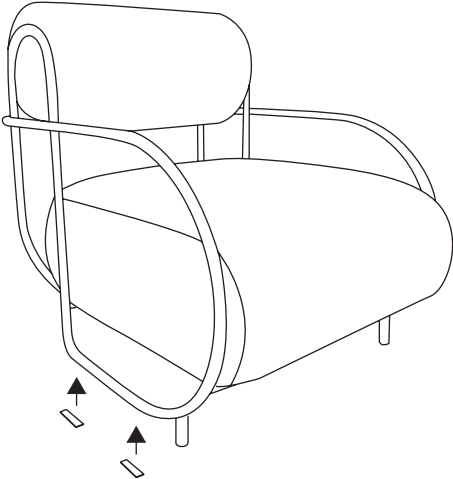

ELLISON STUDIOS.

Optional Step

Attach the provided felt strips to the base of the chair rails for additional protection.