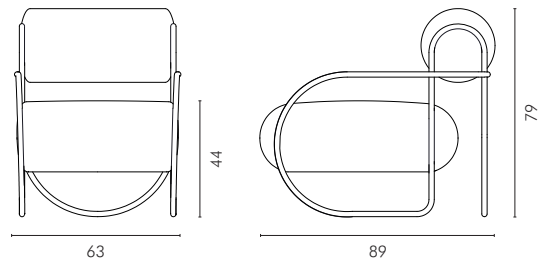

### Dimensions W x D x H (cm)

Overall: 63 x 89 x 79 cm  
Weight: 14 kg

Arm Height: 54.5 cm  
Seat Height: 44 cm  
Seat Depth: 58.5 cm

Number of Cartons: 1  
Boxed Dimensions:  
Carton 1: 90 x 65 x 81 cm | 22 kg