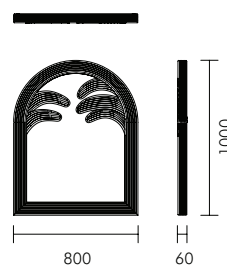

Construction

Rattan and mirrored glass.

Finishes

Rattan

Silver
Mirror

Floor Mirror Dimensions (mm)

Overall: 800 W x 60 D x 2000 H
Weight: 30kg

Boxed Dimensions:
Carton 1: 900 W x 160 D x 2085 H

Wall Mirror Dimensions (mm)

Overall: 800 W x 60 D x 1000 H
Weight: 15.5kg

Boxed Dimensions:
Carton 1: 900 W x 160 D x 1085 H

Please note all dimensions are approximate.