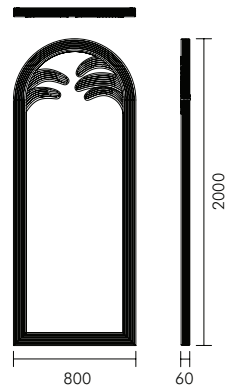

Construction

Rattan and mirrored glass.

Finishes

Rattan

Silver
Mirror

Floor Mirror Dimensions (mm)

Overall: 800 W x 60 D x 2000 H
Weight: 30kg

Boxed Dimensions:
Carton 1: 900 W x 160 D x 2085 H

Wall Mirror Dimensions (mm)

Overall: 800 W x 60 D x 1000 H
Weight: 15.5kg

Boxed Dimensions:
Carton 1: 900 W x 160 D x 1085 H

Please note all dimensions are approximate.