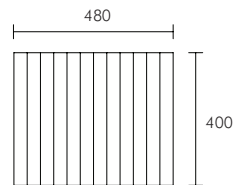

Construction

Combination of solid and veneered Ash and Walnut timbers.

Finishes

Walnut

Ash

Dimensions (mm)

Overall: 480 W x 400 D x 520 H

Weight: 10kg

Boxed Dimensions:

Carton 1: 565 W x 485 D x 590 H

Please note all dimensions are approximate.