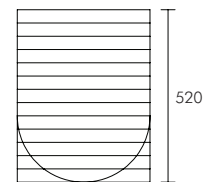

Construction

Combination of solid and veneered Ash and Walnut timbers.

Finishes

Walnut

Ash

Dimensions (mm)

Overall: 480 W x 400 D x 520 H

Weight: 10kg

Boxed Dimensions:

Carton 1: 565 W x 485 D x 590 H

Please note all dimensions are approximate.