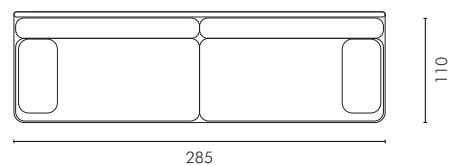

3 Seater Dimensions W x D x H (cm)

Overall: 213 x 110 x 81 cm
Weight: 58 kg

Arm Height: 57 cm
Seat Height: 46 cm
Seat Depth: 71 cm

Number of Cartons : 1
Boxed Dimensions:
Carton 1: 211 x 110 x 78 | 94 kg

4 Seater Dimensions W x D x H (cm)

Overall: 285 x 110 x 81 cm
Weight: 87.8 kg

Arm Height: 57 cm
Seat Height: 46 cm
Seat Depth: 71 cm

Number of Cartons : 1
Boxed Dimensions:
Carton 1: 287 x 110 x 78 | 102 kg

ELLISON STUDIOS.

STACK SOFA

Small Ottoman Dimensions W x D x H (cm)

Overall: 105 x 67 x 46 cm
Weight: 19 kg

Arm Height: N/A
Seat Height: 44 cm

Number of Cartons : 1
Boxed Dimensions:
Carton 1: 106 x 67 x 48 | 22 kg

Large Ottoman Dimensions W x D x H (cm)

Overall: 142 x 67 x 46 cm
Weight: 26 kg

Arm Height: N/A
Seat Height: 44 cm

Number of Cartons : 1
Boxed Dimensions:
Carton 1: 144 x 67 x 48 | 26 kg