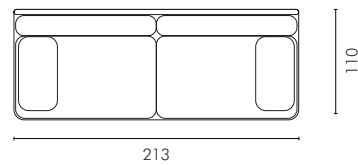

3 Seater Dimensions W x D x H (cm)

Overall: 213 x 110 x 81 cm
Weight: 58 kg

Arm Height: 57 cm
Seat Height: 46 cm
Seat Depth: 71 cm

Number of Cartons : 1
Boxed Dimensions:
Carton 1: 211 x 110 x 78 | 94 kg

4 Seater Dimensions W x D x H (cm)

Overall: 285 x 110 x 81 cm
Weight: 87.8 kg

Arm Height: 57 cm
Seat Height: 46 cm
Seat Depth: 71 cm

Number of Cartons : 1
Boxed Dimensions:
Carton 1: 287 x 110 x 78 | 102 kg

ELLISON STUDIOS.

STACK SOFA

Small Ottoman Dimensions W x D x H (cm)

Overall: 105 x 67 x 46 cm
Weight: 19 kg

Arm Height: N/A
Seat Height: 44 cm

Number of Cartons : 1
Boxed Dimensions:
Carton 1: 106 x 67 x 48 | 22 kg

Large Ottoman Dimensions W x D x H (cm)

Overall: 142 x 67 x 46 cm
Weight: 26 kg

Arm Height: N/A
Seat Height: 44 cm

Number of Cartons : 1
Boxed Dimensions:
Carton 1: 144 x 67 x 48 | 26 kg