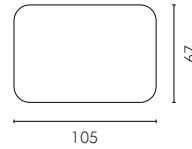

3 Seater Dimensions W x D x H (cm)

Overall: 213 x 110 x 81 cm
Weight: 58 kg

Arm Height: 57 cm
Seat Height: 46 cm
Seat Depth: 71 cm

Number of Cartons : 1
Boxed Dimensions:
Carton 1: 211 x 110 x 78 | 94 kg

4 Seater Dimensions W x D x H (cm)

Overall: 285 x 110 x 81 cm
Weight: 87.8 kg

Arm Height: 57 cm
Seat Height: 46 cm
Seat Depth: 71 cm

Number of Cartons : 1
Boxed Dimensions:
Carton 1: 287 x 110 x 78 | 102 kg

ELLISON STUDIOS.

STACK SOFA

Small Ottoman Dimensions W x D x H (cm)

Overall: 105 x 67 x 46 cm
Weight: 19 kg

Arm Height: N/A
Seat Height: 44 cm

Number of Cartons : 1
Boxed Dimensions:
Carton 1: 106 x 67 x 48 | 22 kg

Large Ottoman Dimensions W x D x H (cm)

Overall: 142 x 67 x 46 cm
Weight: 26 kg

Arm Height: N/A
Seat Height: 44 cm

Number of Cartons : 1
Boxed Dimensions:
Carton 1: 144 x 67 x 48 | 26 kg