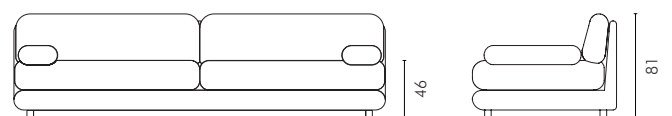

3 Seater Dimensions W x D x H (cm)

Overall: 213 x 110 x 81 cm
Weight: 58 kg

Arm Height: 57 cm
Seat Height: 46 cm
Seat Depth: 71 cm

Number of Cartons : 1
Boxed Dimensions:
Carton 1: 211 x 110 x 78 | 94 kg

4 Seater Dimensions W x D x H (cm)

Overall: 285 x 110 x 81 cm
Weight: 87.8 kg

Arm Height: 57 cm
Seat Height: 46 cm
Seat Depth: 71 cm

Number of Cartons : 1
Boxed Dimensions:
Carton 1: 287 x 110 x 78 | 102 kg

ELLISON STUDIOS.

STACK SOFA

Small Ottoman Dimensions W x D x H (cm)

Overall: 105 x 67 x 46 cm
Weight: 19 kg

Arm Height: N/A
Seat Height: 44 cm

Number of Cartons : 1
Boxed Dimensions:
Carton 1: 106 x 67 x 48 | 22 kg

Large Ottoman Dimensions W x D x H (cm)

Overall: 142 x 67 x 46 cm
Weight: 26 kg

Arm Height: N/A
Seat Height: 44 cm

Number of Cartons : 1
Boxed Dimensions:
Carton 1: 144 x 67 x 48 | 26 kg