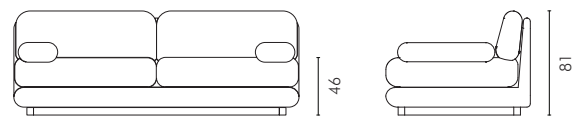

3 Seater Dimensions W x D x H (cm)

Overall: 213 x 110 x 81 cm
Weight: 58 kg

Arm Height: 57 cm
Seat Height: 46 cm
Seat Depth: 71 cm

Number of Cartons : 1
Boxed Dimensions:
Carton 1: 211 x 110 x 78 | 94 kg

4 Seater Dimensions W x D x H (cm)

Overall: 285 x 110 x 81 cm
Weight: 87.8 kg

Arm Height: 57 cm
Seat Height: 46 cm
Seat Depth: 71 cm

Number of Cartons : 1
Boxed Dimensions:
Carton 1: 287 x 110 x 78 | 102 kg

ELLISON STUDIOS.

STACK SOFA

Small Ottoman Dimensions W x D x H (cm)

Overall: 105 x 67 x 46 cm
Weight: 19 kg

Arm Height: N/A
Seat Height: 44 cm

Number of Cartons : 1
Boxed Dimensions:
Carton 1: 106 x 67 x 48 | 22 kg

Large Ottoman Dimensions W x D x H (cm)

Overall: 142 x 67 x 46 cm
Weight: 26 kg

Arm Height: N/A
Seat Height: 44 cm

Number of Cartons : 1
Boxed Dimensions:
Carton 1: 144 x 67 x 48 | 26 kg