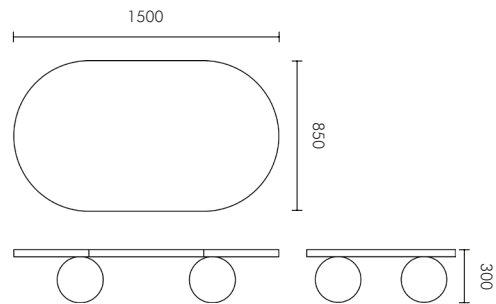

Construction

Solid and Veneer Walnut or Oak on Engineered wood substrate.

Dimensions (mm)

Overall: 1500 W x 850 D x 300 H
Weight: 69.5 kg

Boxed Dimensions:

Carton 1: 1575 W x 925 D x 95 H
Carton 2: 885 W x 610 D x 350 H

Please note all dimensions are approximate.