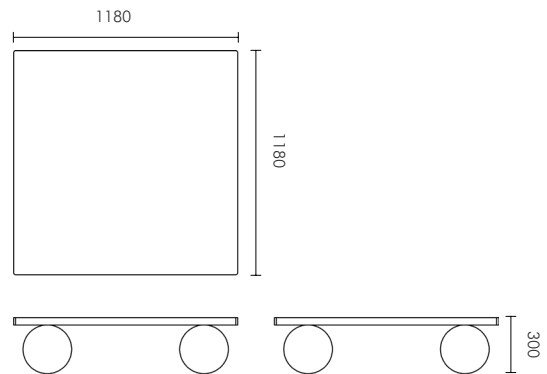

Construction

Solid and Veneer Walnut or Oak on Engineered wood substrate.

Dimensions (mm)

Overall: 1180 W x 1180 D x 300 H

Weight: 70 kg

Boxed Dimensions:

Carton 1: 1315 W x 1315 D x 155 H

Carton 2: 630 W x 630 D x 330 H

Please note all dimensions are approximate.