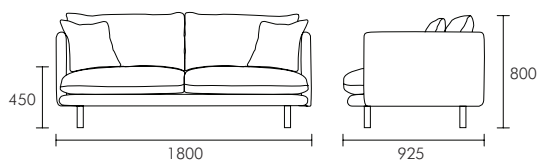

Arm Height: 680 H

Seat Height: 485 H

Seat Depth: 620 D

Leg Height: 180 H

Weight: 27kg

Boxed Dimensions:

Carton 1: 840 W x 910 D x 560 H

2.5 Seater Dimensions (mm)

Overall: 1800 W x 925 D x 800 H

Arm Height: 680 H

Seat Height: 485 H

Seat Depth: 620 D

Leg Height: 180 H

Weight: 50 kg

Boxed Dimensions:

Carton 1: 1820 W x 910 D x 560 H

Please note all dimensions are approximate.

SARAH ELLISON.

ZEPHYR SOFA

3.5 Seater Dimensions (mm)

Overall: 2400 W x 925 D x 800 H
Arm Height: 680 H
Seat Height: 485 H
Seat Depth: 620 D
Leg Height: 180 H
Weight: 65 kg

Boxed Dimensions:

Carton 1: 2415 W x 910 D x 560 H

2.5 + Flip Chaise Dimensions (mm)

Overall: 2400 W x 1630 D x 800 H
Arm Height: 680 H
Seat Height: 485 H
Seat Depth: 620 D
Leg Height: 180 H
Weight: 77 kg