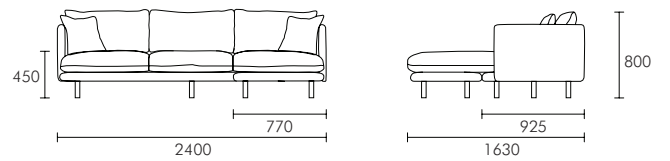

Overall: 1800 W x 925 D x 800 H

Arm Height: 680 H

Seat Height: 485 H

Seat Depth: 620 D

Leg Height: 180 H

Weight: 50 kg

Boxed Dimensions:

Carton 1: 1820 W x 910 D x 560 H

Please note all dimensions are approximate.

SARAH ELLISON.

ZEPHYR SOFA

3.5 Seater Dimensions (mm)

Overall: 2400 W x 925 D x 800 H
Arm Height: 680 H
Seat Height: 485 H
Seat Depth: 620 D
Leg Height: 180 H
Weight: 65 kg

Boxed Dimensions:

Carton 1: 2415 W x 910 D x 560 H

2.5 + Flip Chaise Dimensions (mm)

Overall: 2400 W x 1630 D x 800 H
Arm Height: 680 H
Seat Height: 485 H
Seat Depth: 620 D
Leg Height: 180 H
Weight: 77 kg

Boxed Dimensions:

Carton 1: 2450 W x 1000 D x 550 H

Ottoman Dimensions (mm)

Overall: 780 W x 780 D x 450 H
Arm Height: 680 H
Seat Height: 485 H
Seat Depth: 620 D
Leg Height: 180 H
Weight: 12 kg

Boxed Dimensions: