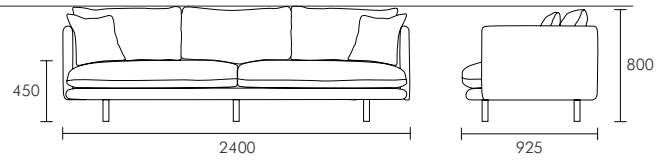

Arm Height: 680 H

Seat Height: 485 H

Seat Depth: 620 D

Leg Height: 180 H

Weight: 27kg

Boxed Dimensions:

Carton 1: 840 W x 910 D x 560 H

2.5 Seater Dimensions (mm)

Overall: 1800 W x 925 D x 800 H

Arm Height: 680 H

Seat Height: 485 H

Seat Depth: 620 D

Leg Height: 180 H

Weight: 50 kg

Boxed Dimensions:

Carton 1: 1820 W x 910 D x 560 H

Please note all dimensions are approximate.

SARAH ELLISON.

ZEPHYR SOFA

3.5 Seater Dimensions (mm)

Overall: 2400 W x 925 D x 800 H
Arm Height: 680 H
Seat Height: 485 H
Seat Depth: 620 D
Leg Height: 180 H
Weight: 65 kg

Boxed Dimensions:

Carton 1: 2415 W x 910 D x 560 H

2.5 + Flip Chaise Dimensions (mm)

Overall: 2400 W x 1630 D x 800 H
Arm Height: 680 H
Seat Height: 485 H
Seat Depth: 620 D
Leg Height: 180 H
Weight: 77 kg