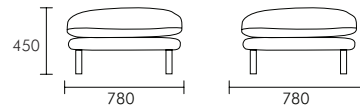

Please note all dimensions are approximate.