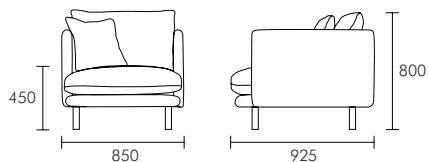

Arm Height: 680 H

Seat Height: 485 H

Seat Depth: 620 D

Leg Height: 180 H

Weight: 27kg

Boxed Dimensions:

Carton 1: 840 W x 910 D x 560 H

2.5 Seater Dimensions (mm)

Overall: 1800 W x 925 D x 800 H

Arm Height: 680 H

Seat Height: 485 H

Seat Depth: 620 D

Leg Height: 180 H

Weight: 50 kg

Boxed Dimensions:

Carton 1: 1820 W x 910 D x 560 H

Please note all dimensions are approximate.

SARAH ELLISON.

ZEPHYR SOFA

3.5 Seater Dimensions (mm)

Overall: 2400 W x 925 D x 800 H
Arm Height: 680 H
Seat Height: 485 H
Seat Depth: 620 D
Leg Height: 180 H
Weight: 65 kg

Boxed Dimensions:

Carton 1: 2415 W x 910 D x 560 H

2.5 + Flip Chaise Dimensions (mm)

Overall: 2400 W x 1630 D x 800 H
Arm Height: 680 H
Seat Height: 485 H
Seat Depth: 620 D
Leg Height: 180 H
Weight: 77 kg