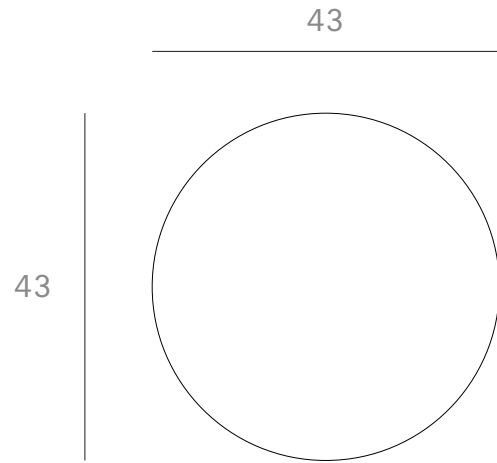

*Ethnicraft*

51510 - Oak Bok Side Table - Dimensions (cm)

*Ethnicraft*

51510 - Oak Bok Side Table - Dimensions (inches)