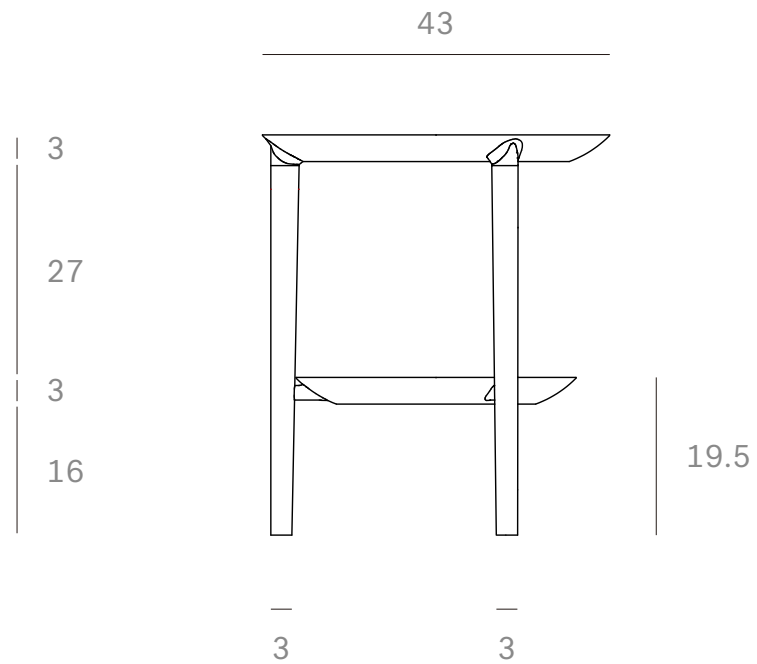

*Ethnicraft*

51510 - Oak Bok Side Table - Dimensions (cm)

*Ethnicraft*

51510 - Oak Bok Side Table - Dimensions (inches)