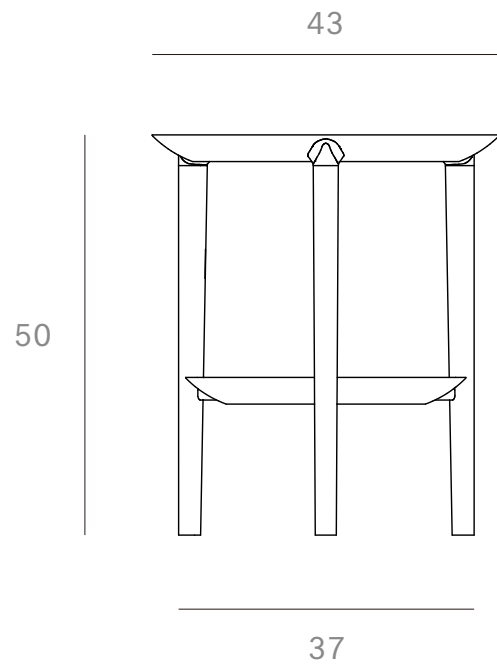

*Ethnicraft*

51510 - Oak Bok Side Table - Dimensions (cm)

*Ethnicraft*

51510 - Oak Bok Side Table - Dimensions (inches)