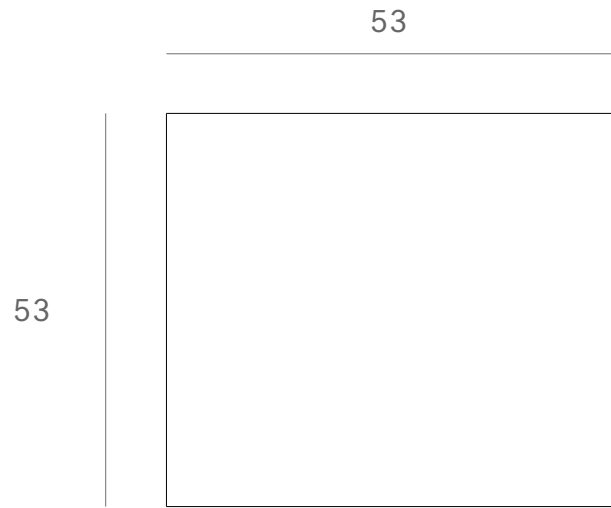

*Ethnicraft*

60090 - Stone side table - marble - White Carrara - rectangular - Dimensions (cm)

*Ethnicraft*

60090 - Stone side table - marble - White Carrara - rectangular - Dimensions (inches)