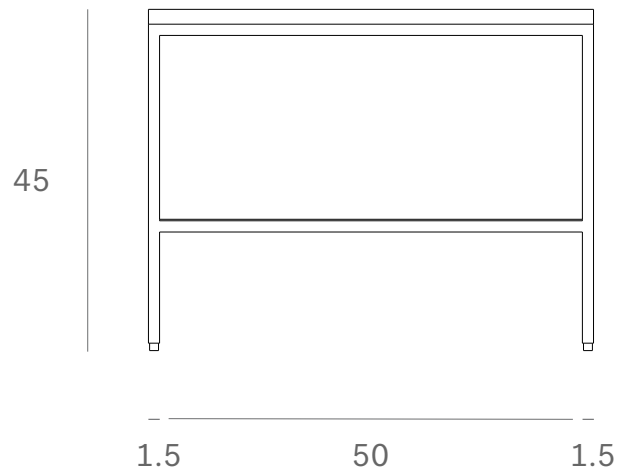

*Ethnicraft*

60090 - Stone side table - marble - White Carrara - rectangular - Dimensions (cm)

*Ethnicraft*

60090 - Stone side table - marble - White Carrara - rectangular - Dimensions (inches)