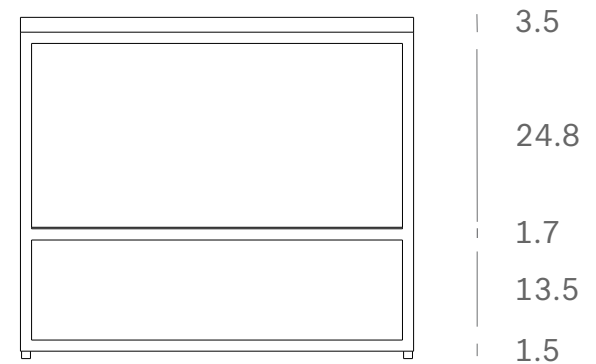

*Ethnicraft*

60090 - Stone side table - marble - White Carrara - rectangular - Dimensions (cm)

*Ethnicraft*

60090 - Stone side table - marble - White Carrara - rectangular - Dimensions (inches)