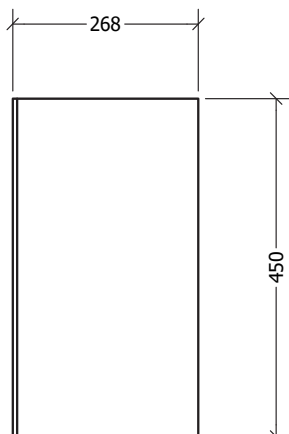

ASSEMBLY

No assembly required.

WARRANTY

12 months warranty.

MEASUREMENTS

Dimension: 295W x 268D x 450H mm
Weight: 6.85 kg

MATERIALS

Main/Base: Stainless Steel