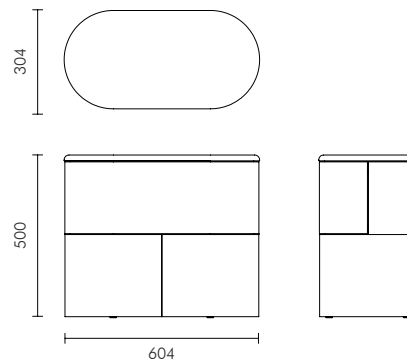

Construction

Honed Cosmos marble top. Painted finish to Oak veneer base.

Dimensions (mm)

Overall: 604W x 304D x 500H
Drawer Internal: 228W x 210D x 134H
Weight: 26 kg

Boxed Dimensions:
Carton 1: 685W x 36D x 56H

Please note all dimensions are approximate.