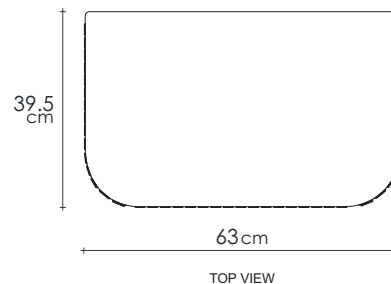

TECHNICAL DRAWING

MATERIAL COMBINATION

• Teakwood FSC
Natural Water-Based

• White Oak
Patina Oil-Based

• Copper Wire