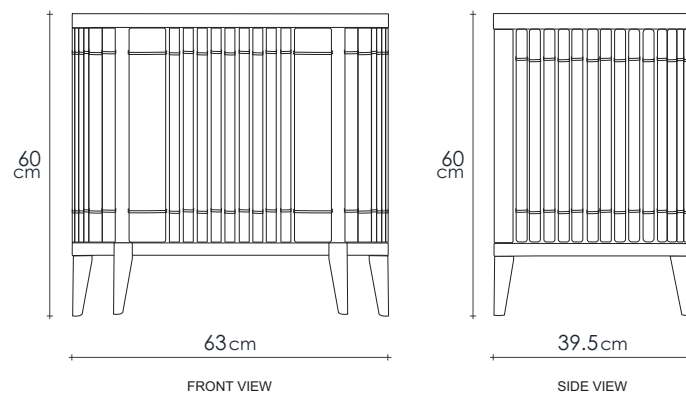

TECHNICAL DRAWING

MATERIAL COMBINATION

• Teakwood FSC
Natural Water-Based

• White Oak
Patina Oil-Based

• Copper Wire