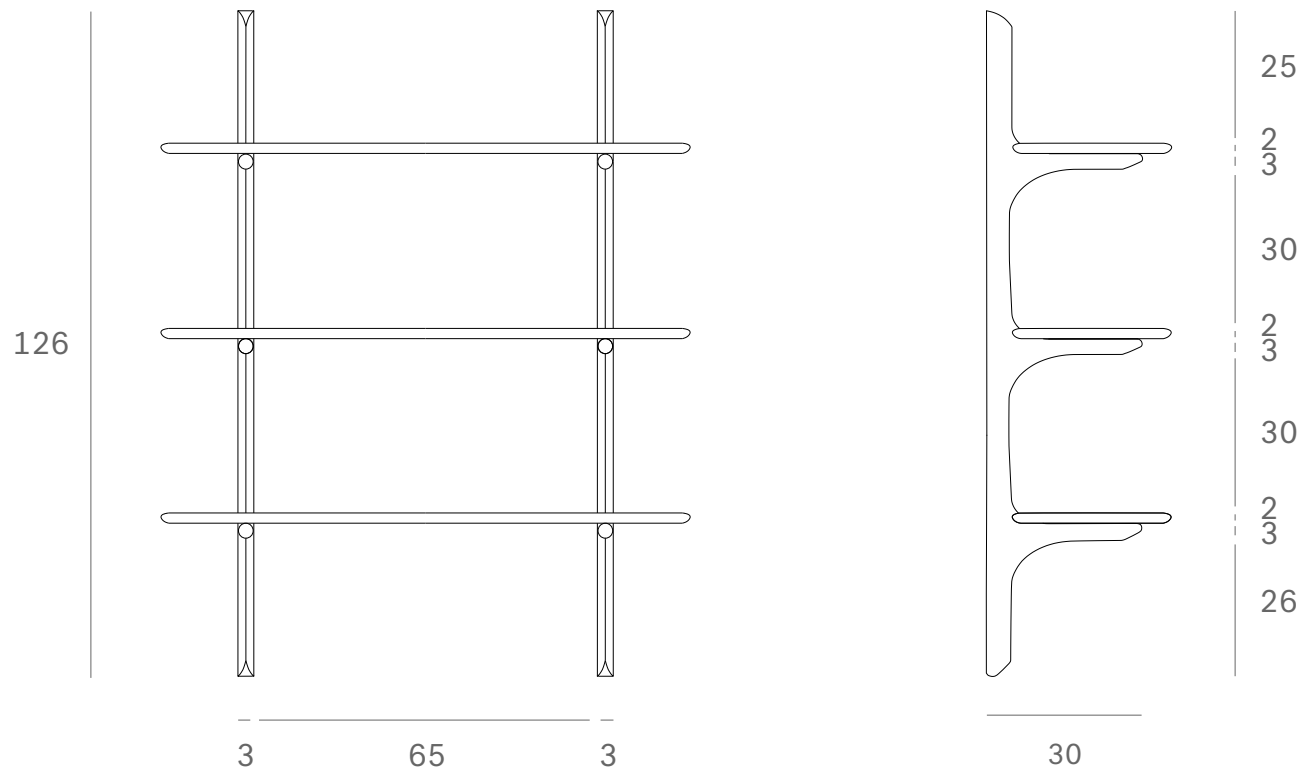

Ethnicraft

29778 - Mahogany PI wall shelf - 3 shelves - Dimensions (cm)

*Ethnicraft*

29778 - Mahogany PI wall shelf - 3 shelves - Dimensions (inches)

Ethnicraft

29779 - Mahogany PI wall shelf - 5 shelves - Dimensions (cm)

Ethnicraft

29779 - Mahogany PI wall shelf - 5 shelves - Dimensions (inches)