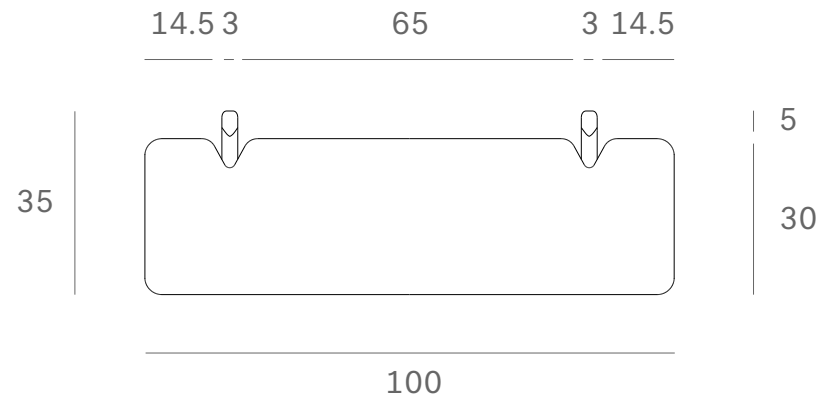

Ethnicraft

29778 - Mahogany PI wall shelf - 3 shelves - Dimensions (cm)

*Ethnicraft*

29778 - Mahogany PI wall shelf - 3 shelves - Dimensions (inches)

Ethnicraft

29779 - Mahogany PI wall shelf - 5 shelves - Dimensions (cm)

Ethnicraft

29779 - Mahogany PI wall shelf - 5 shelves - Dimensions (inches)