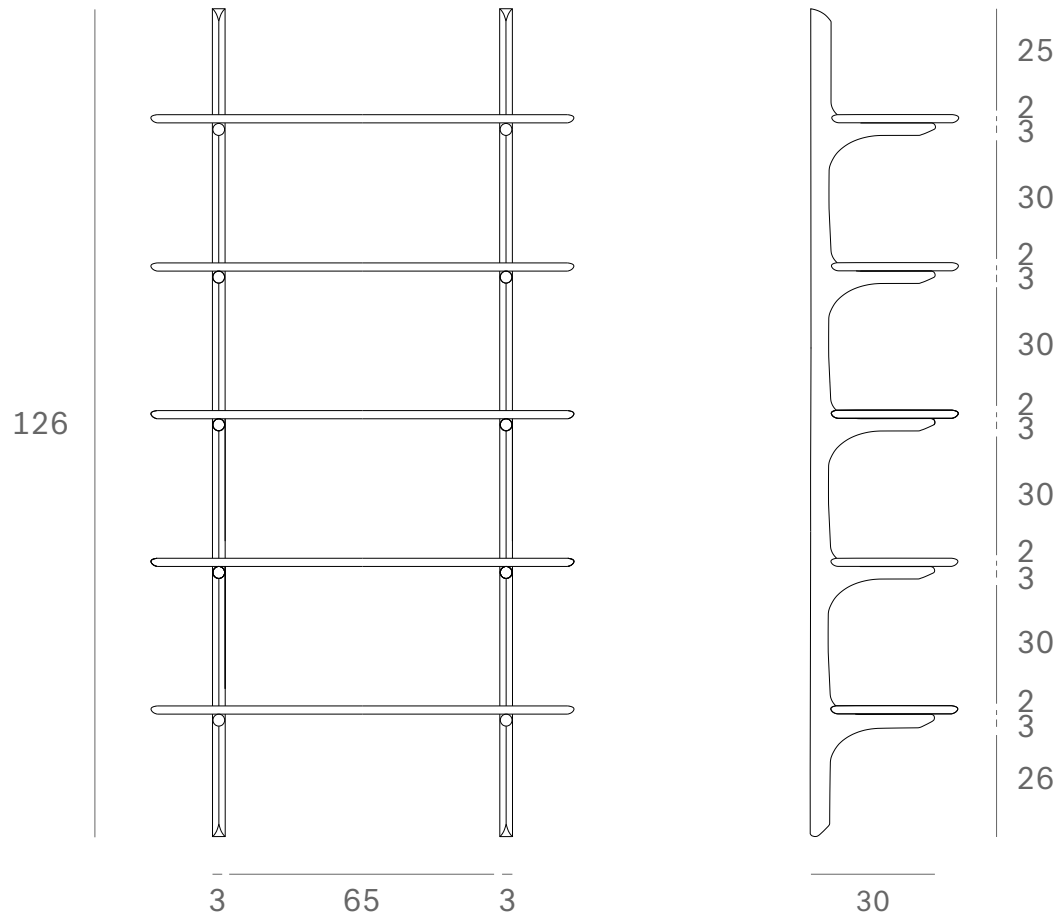

Ethnicraft

29778 - Mahogany PI wall shelf - 3 shelves - Dimensions (cm)

*Ethnicraft*

29778 - Mahogany PI wall shelf - 3 shelves - Dimensions (inches)

Ethnicraft

29779 - Mahogany PI wall shelf - 5 shelves - Dimensions (cm)

Ethnicraft

29779 - Mahogany PI wall shelf - 5 shelves - Dimensions (inches)