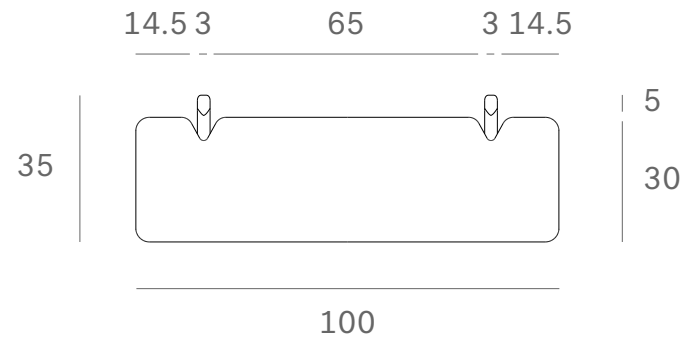

Ethnicraft

29778 - Mahogany PI wall shelf - 3 shelves - Dimensions (cm)

*Ethnicraft*

29778 - Mahogany PI wall shelf - 3 shelves - Dimensions (inches)

Ethnicraft

29779 - Mahogany PI wall shelf - 5 shelves - Dimensions (cm)

Ethnicraft

29779 - Mahogany PI wall shelf - 5 shelves - Dimensions (inches)