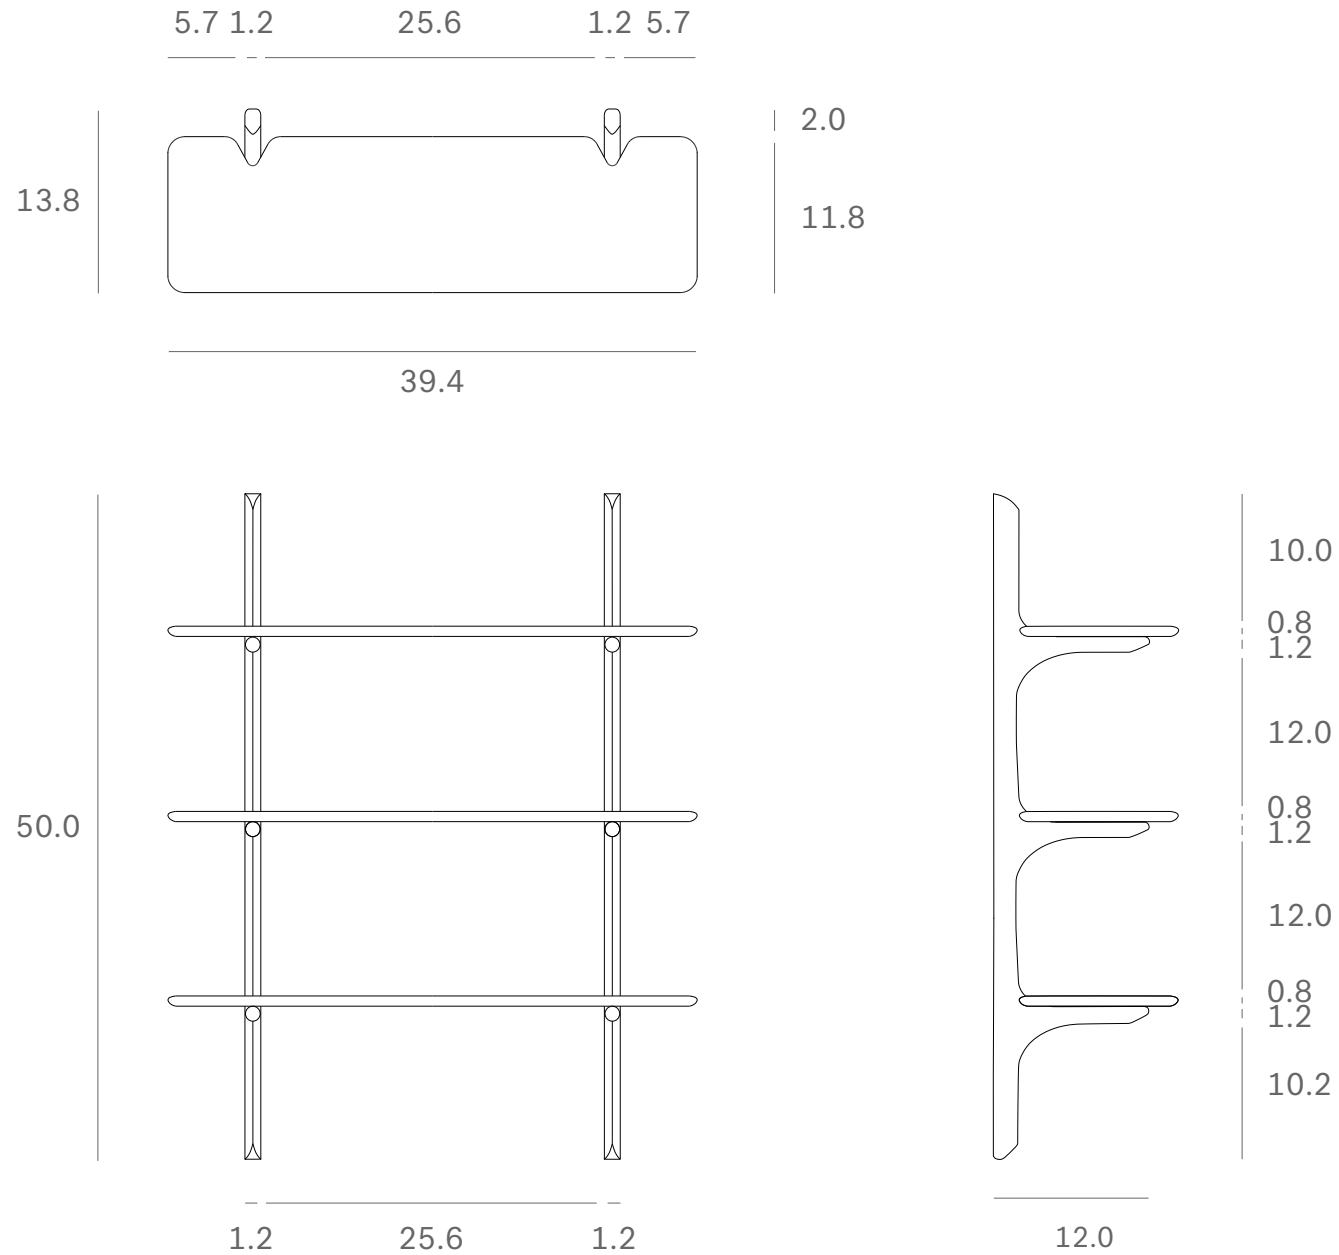

Ethnicraft

29778 - Mahogany PI wall shelf - 3 shelves - Dimensions (cm)

*Ethnicraft*

29778 - Mahogany PI wall shelf - 3 shelves - Dimensions (inches)

Ethnicraft

29779 - Mahogany PI wall shelf - 5 shelves - Dimensions (cm)

Ethnicraft

29779 - Mahogany PI wall shelf - 5 shelves - Dimensions (inches)