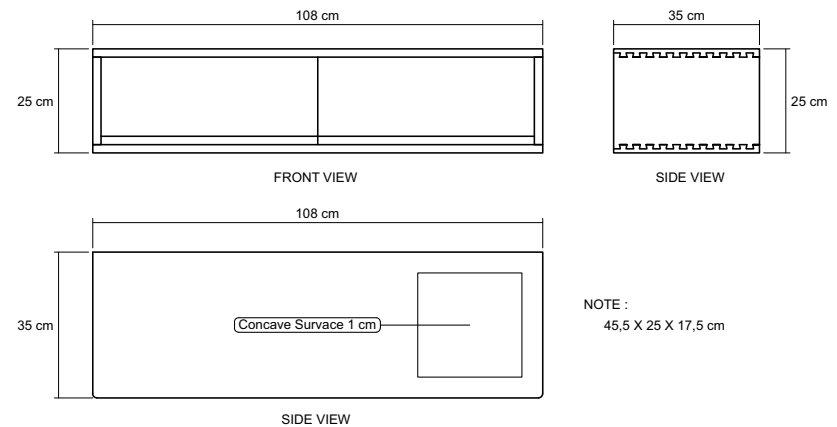

TIMBER FINISHES

DESCRIPTION

Suitable for tight spaces, the pieces fit perfectly side by side and rests well on vertical surfaces.

DIMENSIONS : 108 x 35 x 25 cm

PACKING SIZE : 113 x 30 x 40 cm

CBM : 0.14

TECHNICAL DRAWING