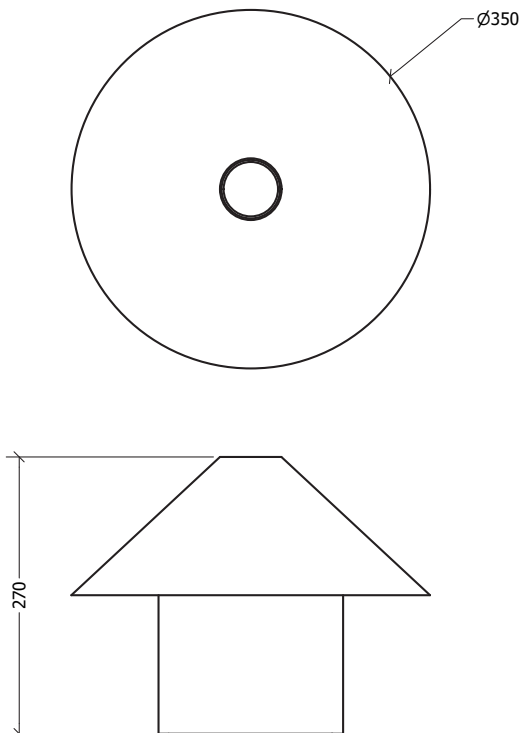

PRODUCT SPECIFICATIONS

Rice Paper Lamp

In a unique collaboration with pioneers of timeless and versatile fashion essentials, Assembly Label, we have co-designed our Rice Paper Lamp. A timeless and versatile lighting piece exuding warmth and simple, classic design. The Assembly Label x McMullin Rice Paper Lamp illustrates the ease of cohesion between both brands, driven by shared values of minimalism, quality and sustainability. With its clean lines and creamy tones, the table lamp is inspired by the seasonless elements of the Japandi style movement.

FEATURES & FINISHES

Made from Japanese rice paper with an internal metal structure.

ASSEMBLY

Assembly required.

WARRANTY

12 Months

MEASUREMENTS

Dimension: 350W x 350D x 350Hmm
Weight: 1kg

MATERIALS

Main/Base: Steel
Shade: Rice Paper

COLOUR

01: White
02: White

FITTING

Light Fitting: E14
Voltage: 240V
Bulb Type: E14 Candle Bulb

SKU

231116ASSMCRMTL