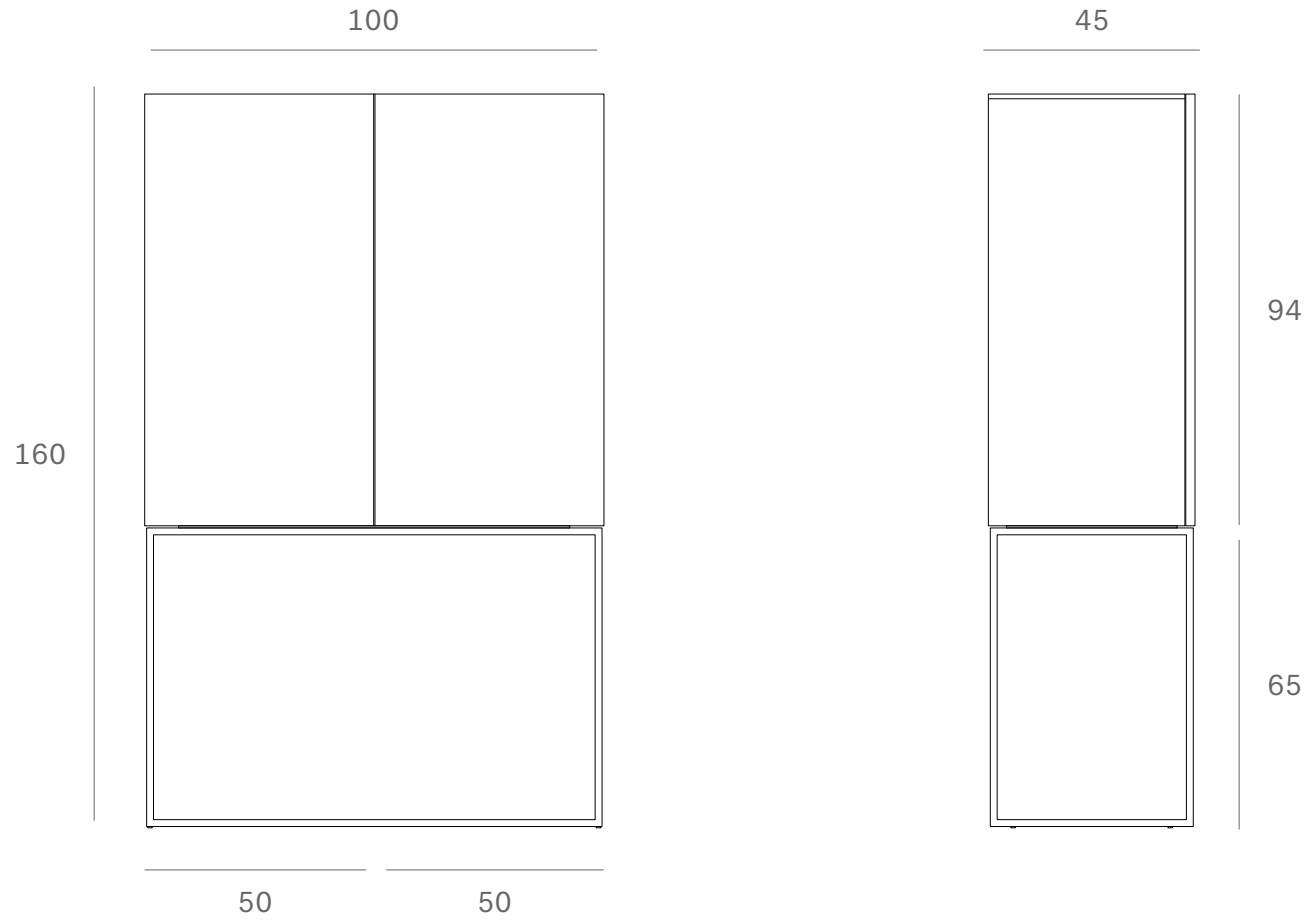

*Ethnicraft*

12185 - Teak Tabwa storage cupboard - Dimensions (cm)

*Ethnicraft*

12185 - Teak Tabwa storage cupboard - Dimensions (inches)

*Ethnicraft*

12184 - Teak Tabwa black storage cupboard - Dimensions (cm)

*Ethnicraft*

12184 - Teak Tabwa black storage cupboard - Dimensions (inches)