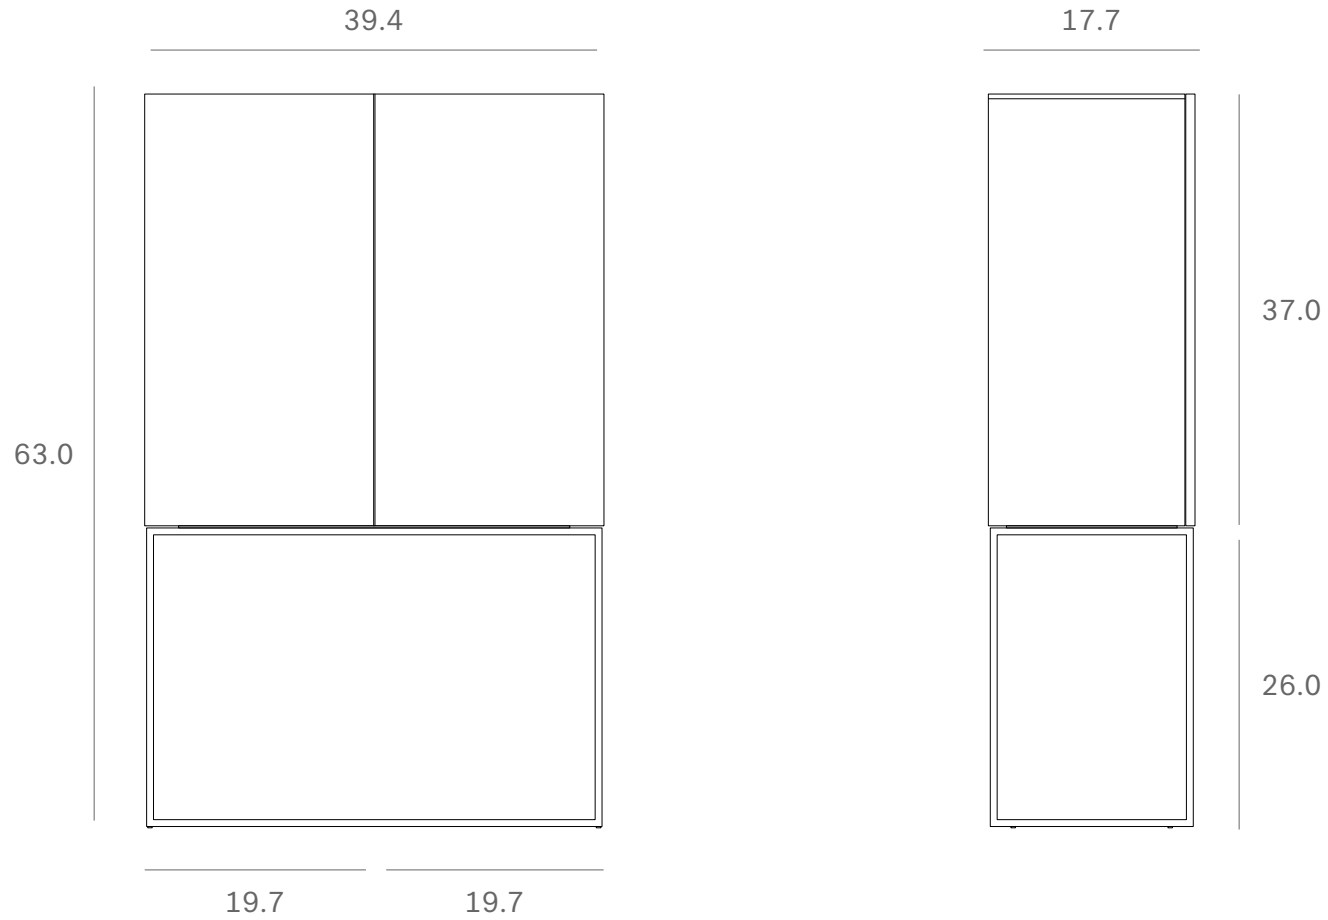

*Ethnicraft*

12185 - Teak Tabwa storage cupboard - Dimensions (cm)

*Ethnicraft*

12185 - Teak Tabwa storage cupboard - Dimensions (inches)

*Ethnicraft*

12184 - Teak Tabwa black storage cupboard - Dimensions (cm)

*Ethnicraft*

12184 - Teak Tabwa black storage cupboard - Dimensions (inches)