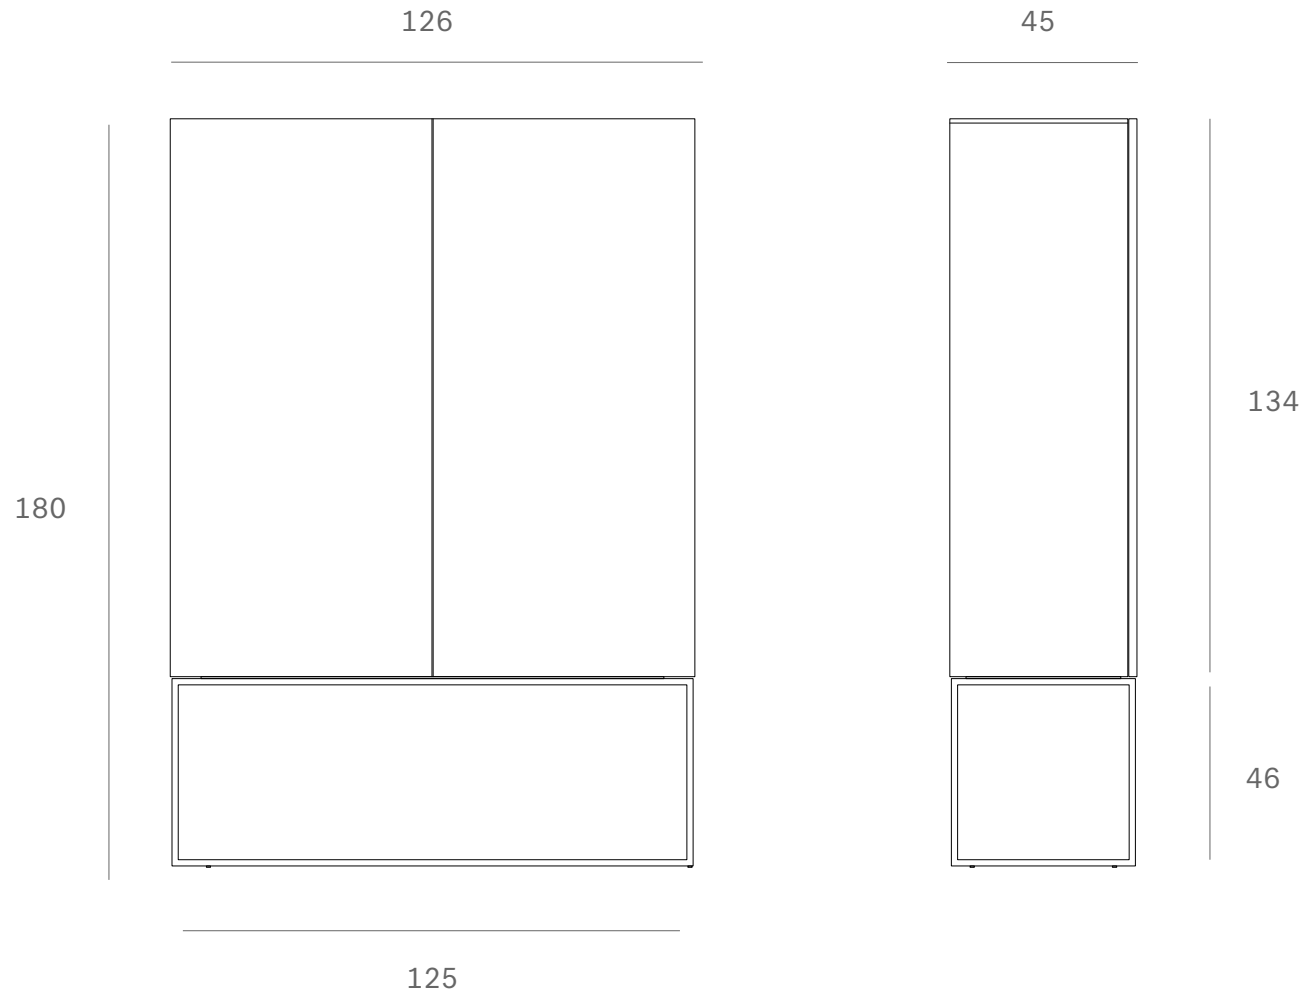

*Ethnicraft*

12185 - Teak Tabwa storage cupboard - Dimensions (cm)

*Ethnicraft*

12185 - Teak Tabwa storage cupboard - Dimensions (inches)

*Ethnicraft*

12184 - Teak Tabwa black storage cupboard - Dimensions (cm)

*Ethnicraft*

12184 - Teak Tabwa black storage cupboard - Dimensions (inches)