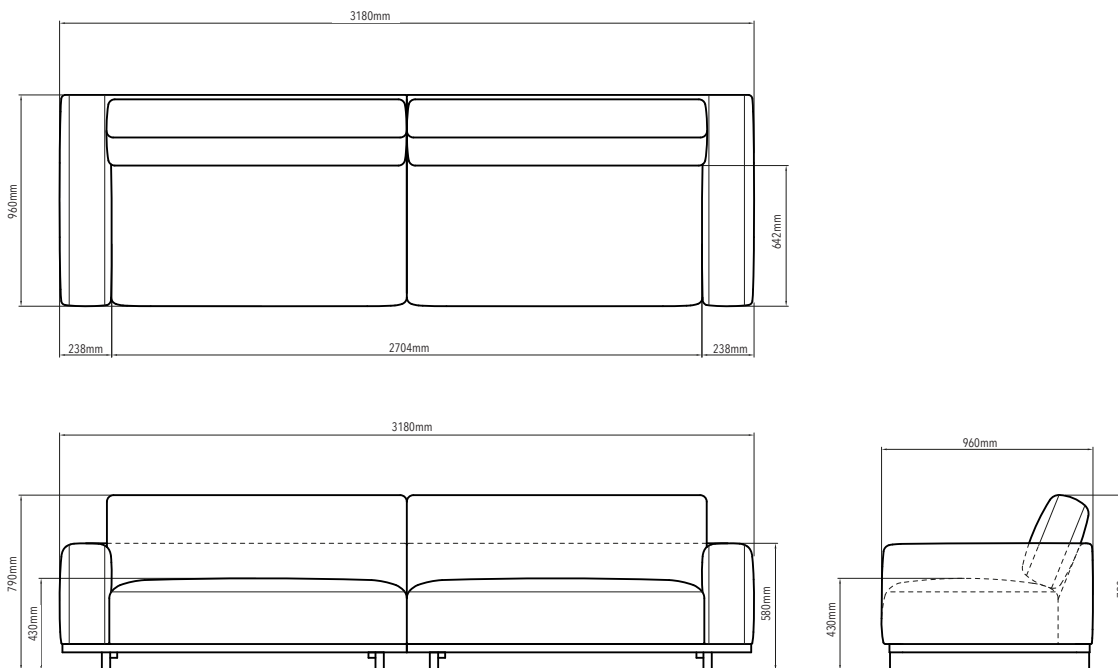

MATERIAL COMPONENTS

Frame: FSC wood 100%
Foam: High Resilience Fire Retardant Foam
Legs: Wood: FSC wood 100%
Surface meets requirements of.:
Reach, Painted: standard 16 CFR 1303 – PASS

SAFETY AND STABILITY

Our products are always developed and tested against EN 16139. 1 & 2.
EN-1021 1 & 2, BS5852 0 & 1, CA TB 117-2013.

PACKAGING MATERIAL & SHIPPING

The use of packaging materials are minimized without compromising protection of the product during transport. Chairs and sofas are protected in a cardboard box and when needed wrapped in a protective layer of recycled plastic. Shipping and transportation is in addition CO2 neutral.

PACKAGE MEASUREMENTS

106 x 422 x 196 cm, 110 kg

WARRANTY

Warranty against manufacturing defects (materials and craftsmanship) is standard as follows:

Frame: Lifetime
Foam: 5 years
Upholstery/Fabric: 5 years

Wear, tear and damages to the products are not covered under this warranty.

TEXTILE

See our textiles [here](#)

DESIGNER

Nikoline Tryde Hølund

4-SEATER SOFA