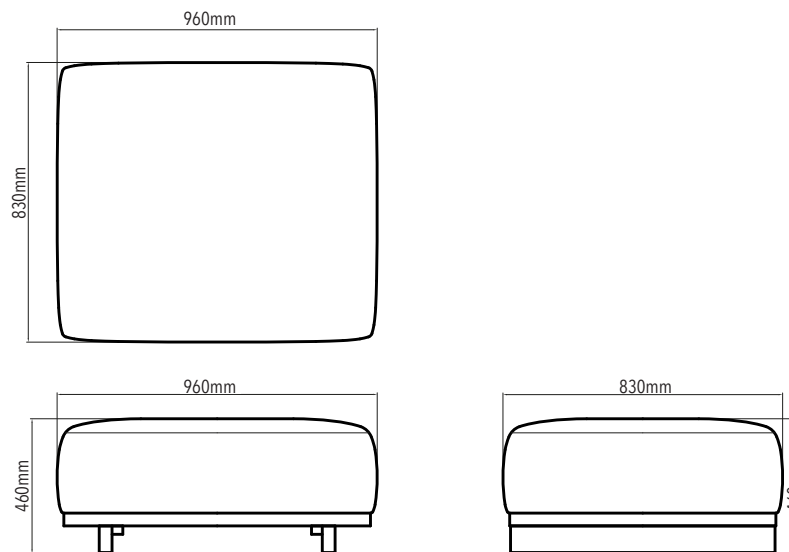

MATERIAL COMPONENTS

Frame: FSC wood 100%
Foam: High Resilience Fire Retardant Foam
Legs: Wood: FSC wood 100%
Surface meets requirements of.:
Reach, Painted: standard 16 CFR 1303 – PASS

SAFETY AND STABILITY

Our products are always developed and tested against EN 16139. 1 & 2.
EN-1021 1 & 2, BS5852 0 & 1, CA TB 117-2013.

PACKAGING MATERIAL & SHIPPING

The use of packaging materials are minimized without compromising protection of the product during transport. Chairs and sofas are protected in a cardboard box and when needed wrapped in a protective layer of recycled plastic. Shipping and transportation is in addition CO2 neutral.

PACKAGE MEASUREMENTS

40 x 85 x 98 cm, 26 kg

WARRANTY

Warranty against manufacturing defects (materials and craftsmanship) is standard as follows:

Frame: Lifetime
Foam: 5 years
Upholstery/Fabric: 5 years

Wear, tear and damages to the products are not covered under this warranty.

TEXTILE

See our textiles [here](#)

DESIGNER

Nikoline Tryde Hølund

FOOTREST