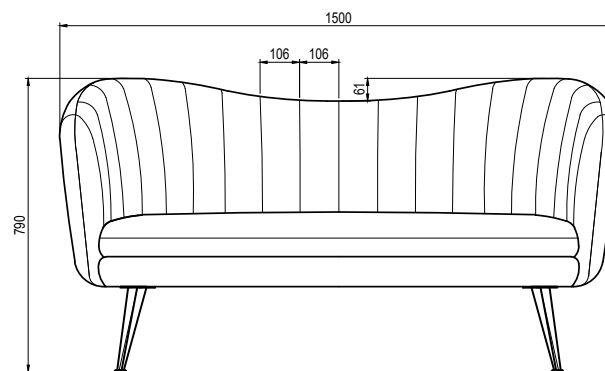

MATERIAL COMPONENTS

Frame: FSC wood 100%

Foam: High Resilience Fire Retardant Foam

Legs: Wood: FSC wood 100%

Surface meets requirements of.:

Reach, Painted: standard 16 CFR 1303 – PASS

SAFETY AND STABILITY

Our products are always developed and tested against EN 16139. 1 & 2.

EN-1021 1 & 2, BS5852 0 & 1, CA TB 117-2013.

PACKAGING MATERIAL & SHIPPING

The use of packaging materials are minimized without compromising protection of the product during transport. Chairs and sofas are protected in a cardboard box and when needed wrapped in a protective layer of recycled plastic. Shipping and transportation is in addition CO2 neutral.

PACKAGE MEASUREMENTS

60 x 155 x 80 cm, 34 kg

WARRANTY

Warranty against manufacturing defects (materials and craftsmanship) is standard as follows:

Frame: Lifetime

Foam: 5 years

Upholstery/Fabric: 5 years

Wear, tear and damages to the products are not covered under this warranty.

TEXTILE

See our textiles [here](#)

DESIGNER

Nikoline Tryde Hølund

2-SEATER SOFA