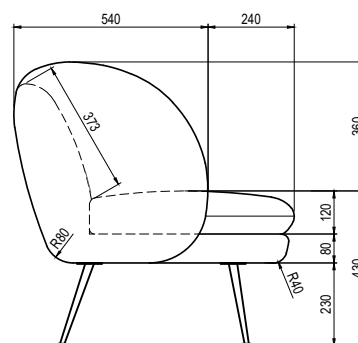

MATERIAL COMPONENTS

Frame: FSC wood 100%

Foam: High Resilience Fire Retardant Foam

Legs: Wood: FSC wood 100%

Surface meets requirements of.:

Reach, Painted: standard 16 CFR 1303 – PASS

SAFETY AND STABILITY

Our products are always developed and tested against EN 16139. 1 & 2.

EN-1021 1 & 2, BS5852 0 & 1, CA TB 117-2013.

PACKAGING MATERIAL & SHIPPING

The use of packaging materials are minimized without compromising protection of the product during transport. Chairs and sofas are protected in a cardboard box and when needed wrapped in a protective layer of recycled plastic. Shipping and transportation is in addition CO2 neutral.

PACKAGE MEASUREMENTS

60 x 155 x 80 cm, 34 kg

WARRANTY

Warranty against manufacturing defects (materials and craftsmanship) is standard as follows:

Frame: Lifetime

Foam: 5 years

Upholstery/Fabric: 5 years

Wear, tear and damages to the products are not covered under this warranty.

TEXTILE

See our textiles [here](#)

DESIGNER

Nikoline Tryde Hølund

2-SEATER SOFA